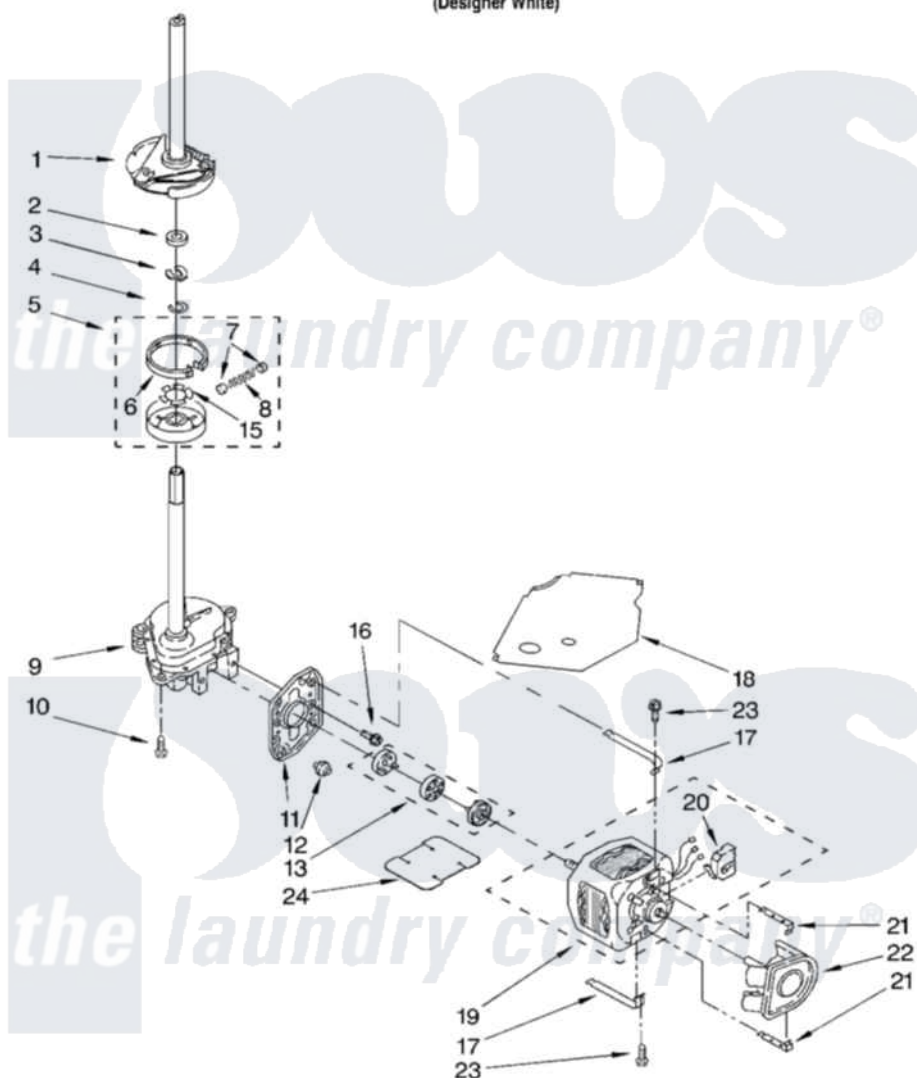

Whirlpool LXR6432JQ2 04 - BRAKE, CLUTCH, GEARCASE, MOTOR AND PUMP PARTS

BRAKE, CLUTCH, GEARCASE, MOTOR AND PUMP PARTS

For Model: LXR6432JQ2
(Designer White)

8180057

7

Whirlpool [Residential Whirlpool LXR6432JQ2 Washer Parts](#) Parts Diagram 04 - BRAKE, CLUTCH, GEARCASE, MOTOR AND PUMP PARTS

[Click on the part number to view part](#)

Item	Original Part Number	Replaced By	Status	Part Description
1	388951	285792		Basketdrive
2	63292			Washer, Spin Tube Thrust
3	62697	W10080230		Ring, Spin Tube Support
4	63283	285353		Ring
5	3951311	285785		Clutch
6	3951308	285790		Lining
7	62646			Cap, Clutch Spring
8	3946792			Spring And Damper Assembly
9	3360630	3360629		Gearcase
10	3357334	3400516		Screw Anti-Rattle
11	62611			Plate, Motor Mount To Gearcase
12	62691			Grommet, Motor
13	285753	285753A		Coupling
15	3355454			Clip, Main Drive

16	3400516		Screw Anti-Rattle
17	3349637	W10086010	Retainer, Motor
18	3362089		Shield, Tub To Motor
19	8528157	661600	Motor, Main Drive
20	3952056		Switch, Main Drive Motor
21	62700	8546127	Retainer, Pump
22	3363394		Pump
23	3387485	273556	Screw, 10-16 X 5/8
24	3946532		Shield, Motor