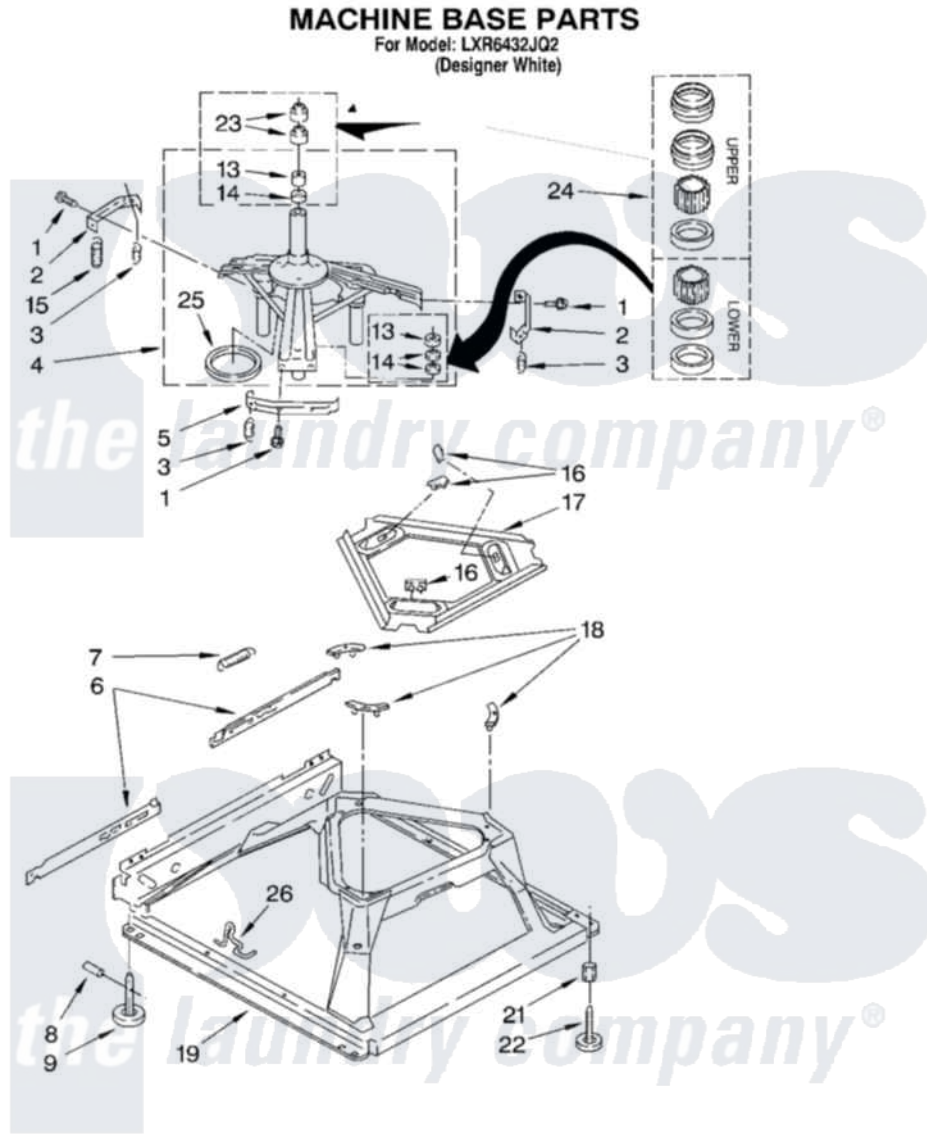

Whirlpool LXR6432JQ2 05 - MACHINE BASE PARTS

8

8180057

[Whirlpool Residential Whirlpool LXR6432JQ2 Washer Parts](#) Parts Diagram 05 - MACHINE BASE PARTS
Click on the part number to view part

Item	Original Part Number	Replaced By	Status	Part Description
1	3400076			Screw, Bracket Mounting
2	64067			Bracket, Spring Outer
3	63907			Spring, Suspension
4	3362087	280184		Support
5	64065			Bracket, Spring Outer
6	63466			Link, Leveling Mechanism
7	62597	8316845		Spring
8	62837			Pin, Knurled
9	62596	285244		Feet-Leveling
13	3347047	8546455		Bearing, Centerpost
14	357409	359449		Seal, Agitator Shaft
15	388492	W10250667		Spring, Counterweight
16	62568	285219		Pad
17	3946509			Plate, Suspension
18	3363660	285744		Pad
19	3946512	285771		Base

21	3359452		Nut, Lock
22	389102	W10001130	Foot, Leveling
23	356934	8577376	Seal, Centerpost
24	285203		Centerpost Bearing Kit
25	63134		Ring, Sound Deadening
26	63806	W10145155	Retainer, Suspension Spring