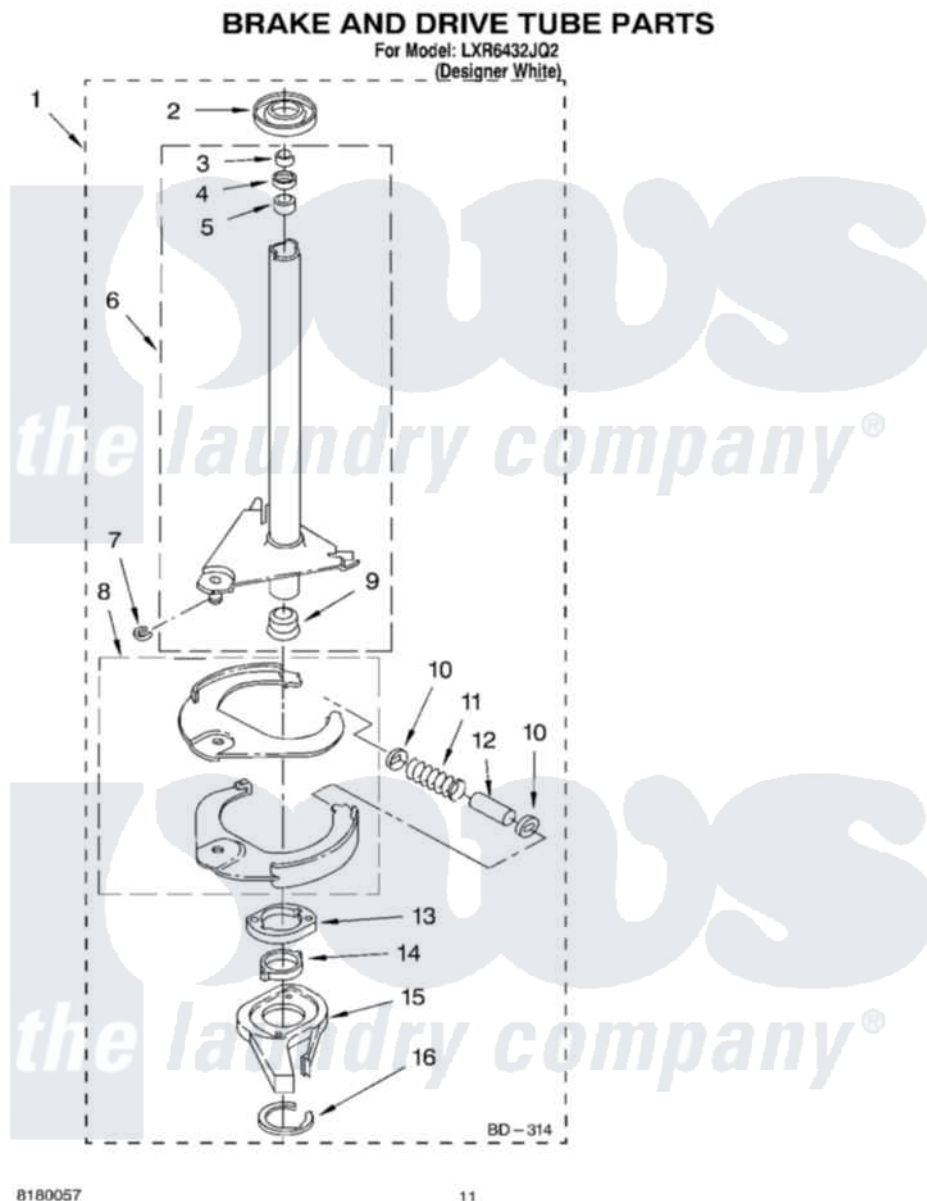

# Whirlpool LXR6432JQ2 07 - BRAKE AND DRIVE TUBE PARTS

8180057

11

Whirlpool [Residential Whirlpool LXR6432JQ2 Washer Parts](#) Parts Diagram 07 - BRAKE AND DRIVE TUBE PARTS  
Click on the part number to view part

Item	Original Part Number	Replaced By	Status	Part Description
1	388951	<a href="#">285792</a>		Basketdrive
2	<a href="#">62658</a>			Ring, Thrust
3	<a href="#">91939</a>			Seal, Shaft
4	<a href="#">356427</a>			Seal, Spin Pinion
5	<a href="#">356937</a>			Spacer, Drive Tube
6	64027	<a href="#">64208</a>		Tube-Spin
7	64035	<a href="#">W10083190</a>		Ring, Retaining
8	64232	<a href="#">285438</a>		Shoe-Brake
9	62703	<a href="#">8546462</a>		"T" Bearing, Spin Tube
10	62648	<a href="#">285658</a>		Sleeve
11	62647		Not Available	Spring, Brake
12	62909	<a href="#">285658</a>		Sleeve
13	63023	<a href="#">8546461</a>		Cam, Brake Release
14	<a href="#">63022</a>			Sleeve, Cam
15	64194	<a href="#">285790</a>		Lining
16	90368	<a href="#">W10083200</a>		Ring, Retaining

" N/A

Not Available

FOLLOWING PARTS NOT  
ILLUSTRATED

" [285208](#)

Lubricant