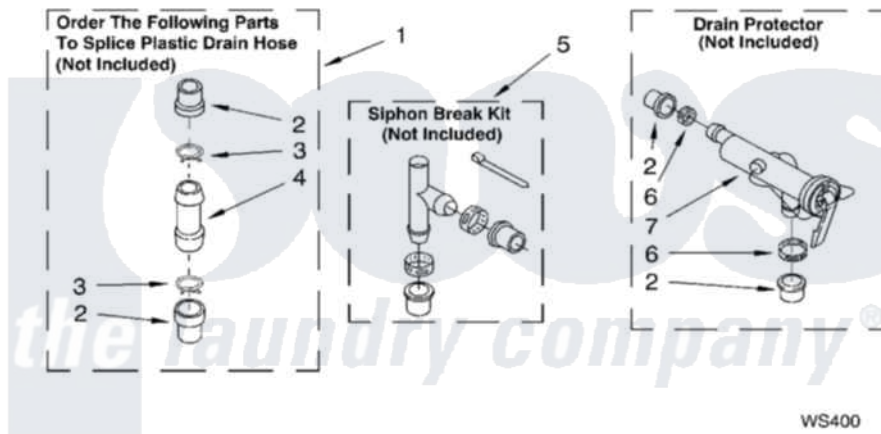

WATER SYSTEM PARTS

For Model: LXR6432JQ2
(Designer White)

8180057

13

[Whirlpool Residential Whirlpool LXR6432JQ2 Washer Parts](#) Parts Diagram 09 - WATER SYSTEM PARTS
Click on the part number to view part

Item	Original Part Number	Replaced By	Status	Part Description
1	285442			Water System Parts
2	285321			Water System Parts
3	370447	285655		Clamp, Hose
4	16272			Connector, Straight
5	285320			Water System Parts
6	65349	285655		Clamp, Hose
7	367031			Water System Parts