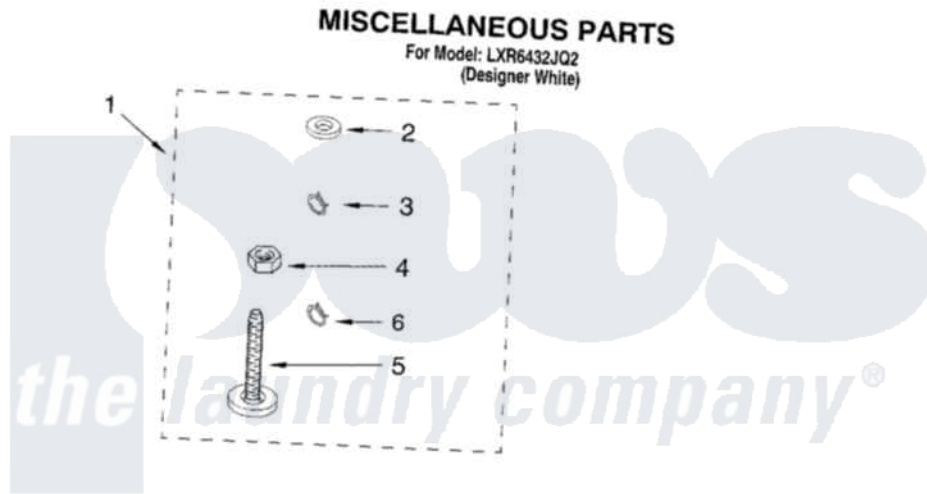

Whirlpool LXR6432JQ2 10 - MISCELLANEOUS PARTS - OPTIONAL PARTS (NOT INCLUDED)

Whirlpool [Residential Whirlpool LXR6432JQ2 Washer Parts](#) Parts Diagram 10 - MISCELLANEOUS PARTS - OPTIONAL PARTS (NOT INCLUDED)

[Click on the part number to view part](#)

Item	Original Part Number	Replaced By	Status	Part Description
1	3976263	285654		Parts-Misc
2	3976300	16123		Washer Inlet-Hose Miscellaneous Parts Must be Ordered Separately.
3	3366912	356138		Clamp, Hose
4	3359452			Nut, Lock
5	389102	W10001130		Foot, Leveling
6	3366913	3357331		Clamp, Drain
"	72017			Paint, Touch-Up
"	350938			Paint, Pressurized Spray B
"	350930			Paint, Pressurized Spray B
"	799344			Paint, Touch-Up)
"	N/A		Not Available	OIL
"	350572			Oil
"	N/A		Not Available	LUBRICANT