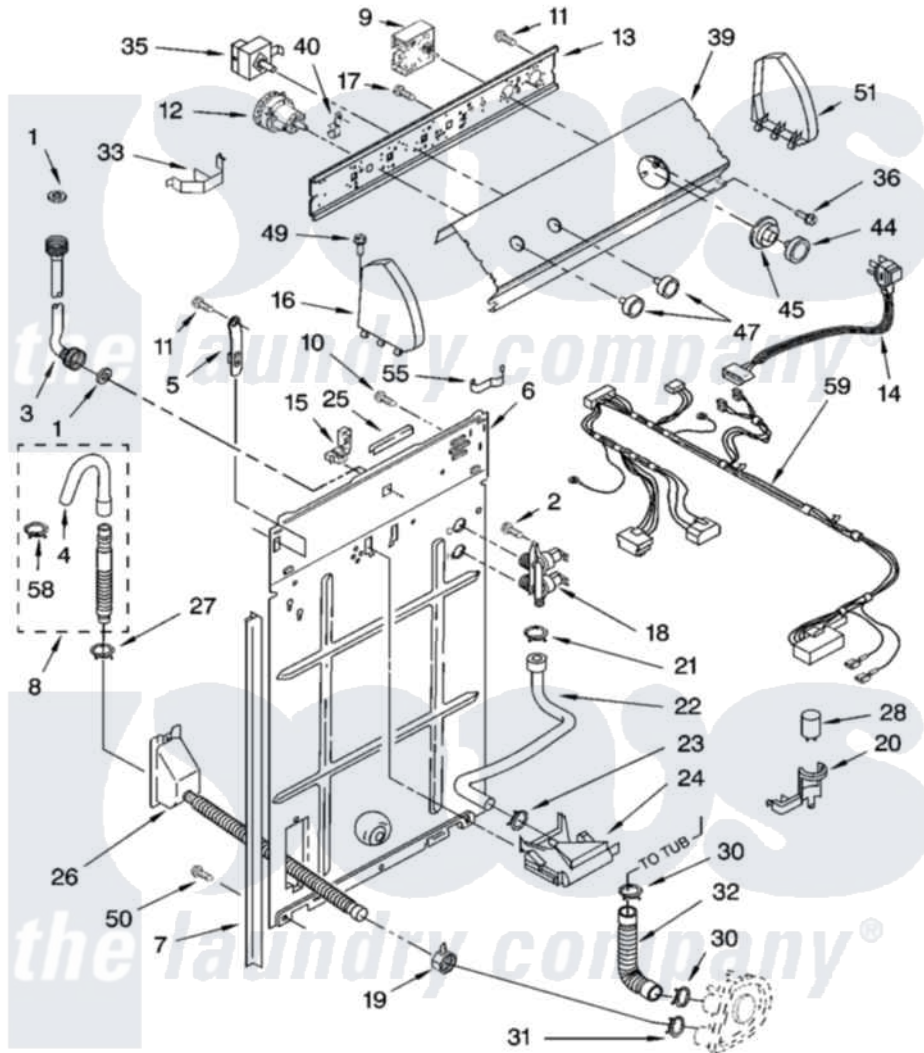

Whirlpool LXR7244JQ2 02 - CONTROL AND REAR PANEL PARTS

CONTROLS AND REAR PANEL PARTS

For Models: LXR7244JQ2, LXR7244JT2
(Designer White) (Biscuit)

8180098

3

Whirlpool [Residential Whirlpool LXR7244JQ2 Washer Parts](#) Parts Diagram 02 - CONTROL AND REAR PANEL PARTS
Click on the part number to view part

Item	Original Part Number	Replaced By	Status	Part Description
1	3976300	16123		Washer Inlet-Hose Miscellaneous Parts Must be Ordered Separately.
2	9740848			Screw, Mixing Valve Mounting
3	3949374	89503		Hose-Inlet
"	3949375	89503		Hose-Inlet
4	3357027			Nozzle, Hose Drain
5	8318255	8568314		Strap, Console
6	3357978			Panel, Rear
7	62747			Pad, Rear Panel
8	3951609	285664		Hose
"	661577	285666		Hose
"	3357090	285702		Hose
9	8541939			Timer, Control
10	3351614			Screw, Gearcase Cover Mounting
11	90767			Screw, 8A X 3/8 HeX Washer Head Tapping