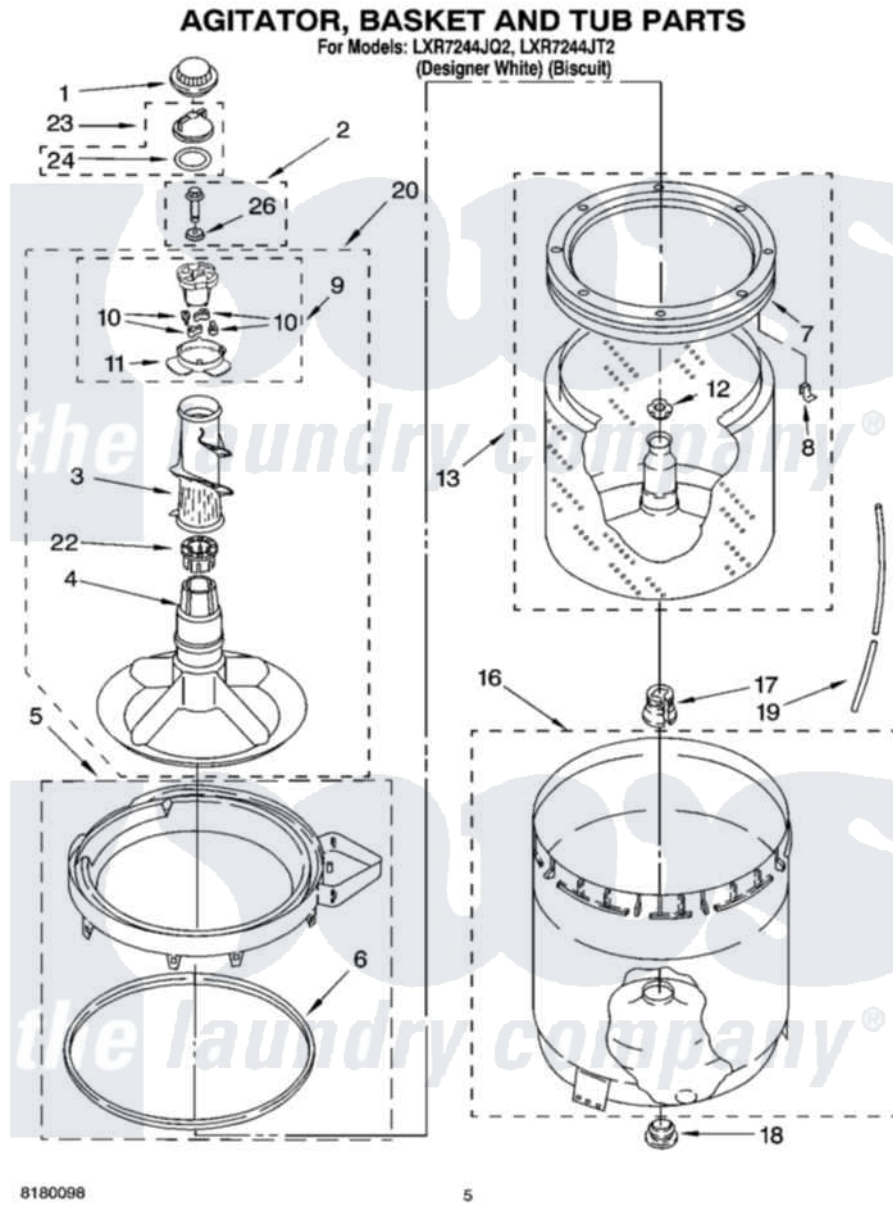

# Whirlpool LXR7244JQ2 03 - AGITATOR, BASKET AND TUB PARTS

8180098

5

Whirlpool [Residential Whirlpool LXR7244JQ2 Washer Parts](#) Parts Diagram 03 - AGITATOR, BASKET AND TUB PARTS  
Click on the part number to view part

Item	Original Part Number	Replaced By	Status	Part Description
1	<a href="#">3355758</a>			Cap, Agitator
2	<a href="#">358237</a>			Screw And Washer
3	<a href="#">3349019</a>			Auger, Agitator
4	<a href="#">3350830</a>			Agitator
5	<a href="#">3360611</a>			Tub Ring And Gasket Assembly
6	<a href="#">3359586</a>			Gasket, Tub Ring
7	<a href="#">3956205</a>			Balance Ring
8	<a href="#">8519815</a>			Clip, Balance Ring
9	3363663	<a href="#">285811</a>		Cam-Agitator
10	3366877	<a href="#">80040</a>		Dog-Agitator
11	<a href="#">3363661</a>			Bearing, Driven Cam
12	<a href="#">21366</a>			Nut, Spanner
13	3956206	<a href="#">3956207</a>		Basket And Balance Ring
16	<a href="#">63125</a>			Tub
17	<a href="#">389140</a>			Tub Block, Basket Drive
18	<a href="#">383727</a>			Gasket, Centerpod

19	3347780	<a href="#">353244</a>	Hose, Pressure Switch
20	3350829	<a href="#">285574</a>	Large Ring
22	3350389	<a href="#">285587</a>	Washer
23	3354733	<a href="#">W10074580</a>	Cap, Barrier
24	3348855	<a href="#">W10072840</a>	Fabric Softener
26	<a href="#">3949550</a>		Washer