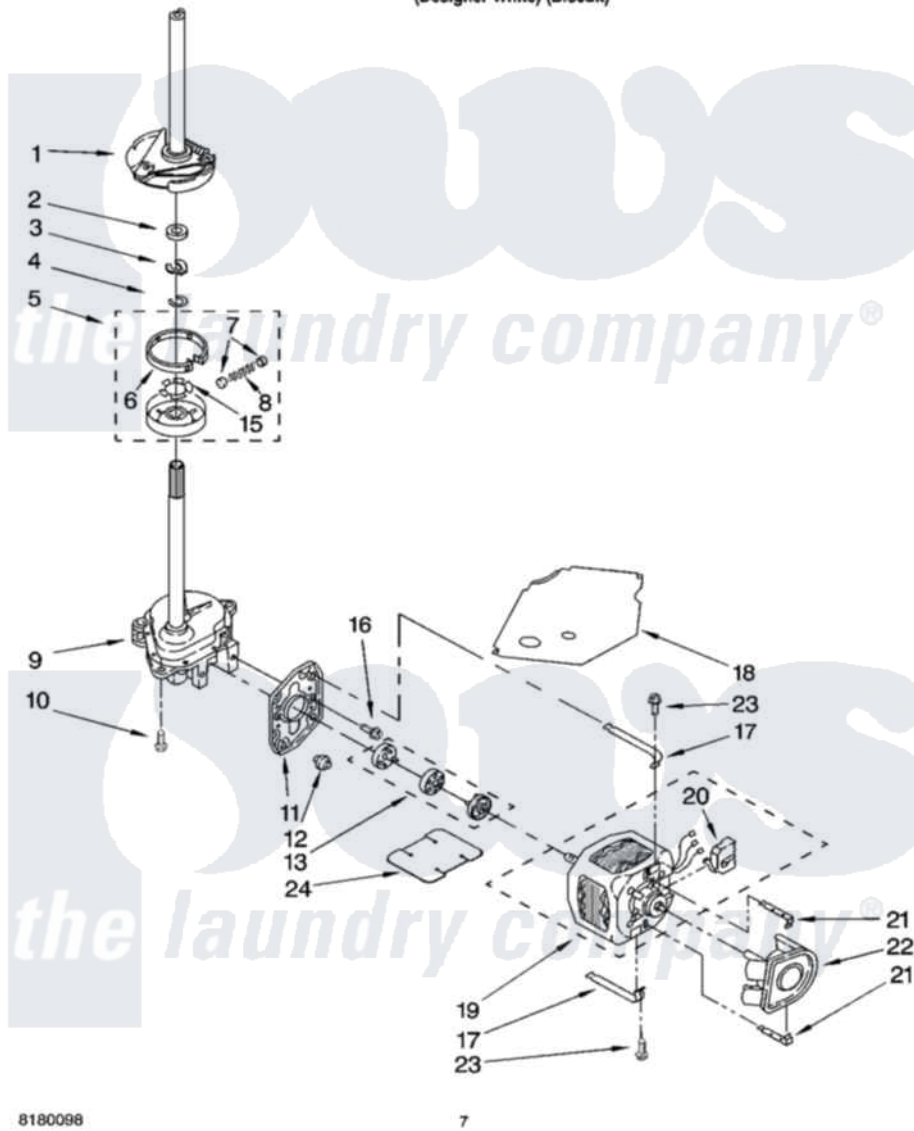

# Whirlpool LXR7244JQ2 04 - BRAKE, CLUTCH, GEARCASE, MOTOR AND PUMP PARTS

## BRAKE, CLUTCH, GEARCASE, MOTOR AND PUMP PARTS

For Models: LXR7244JQ2, LXR7244JT2  
(Designer White) (Biscuit)

8180098

7

Whirlpool [Residential Whirlpool LXR7244JQ2 Washer Parts](#) Parts Diagram 04 - BRAKE, CLUTCH, GEARCASE, MOTOR AND PUMP PARTS

[Click on the part number to view part](#)

Item	Original Part Number	Replaced By	Status	Part Description
1	388951	<a href="#">285792</a>		Basketdrive
2	<a href="#">63292</a>			Washer, Spin Tube Thrust
3	62697	<a href="#">W10080230</a>		Ring, Spin Tube Support
4	63283	<a href="#">285353</a>		Ring
5	3951311	<a href="#">285785</a>		Clutch
6	3951308	<a href="#">285790</a>		Lining
7	<a href="#">62646</a>			Cap, Clutch Spring
8	<a href="#">3946792</a>			Spring And Damper Assembly
9	3360630	<a href="#">3360629</a>		Gearcase
10	3357334	<a href="#">3400516</a>		Screw Anti-Rattle
11	<a href="#">62611</a>			Plate, Motor Mount To Gearcase
12	<a href="#">62691</a>			Grommet, Motor
13	285753	<a href="#">285753A</a>		Coupling
15	<a href="#">3355454</a>			Clip, Main Drive

16	<a href="#">3400516</a>		Screw Anti-Rattle
17	3349637	<a href="#">W10086010</a>	Retainer, Motor
18	<a href="#">3362089</a>		Shield, Tub To Motor
19	8528158	<a href="#">661600</a>	Motor, Main Drive
20	<a href="#">3952056</a>		Switch, Main Drive Motor
21	62700	<a href="#">8546127</a>	Retainer, Pump
22	<a href="#">3363394</a>		Pump
23	3387485	<a href="#">273556</a>	Screw, 10-16 X 5/8
24	<a href="#">3946532</a>		Shield, Motor