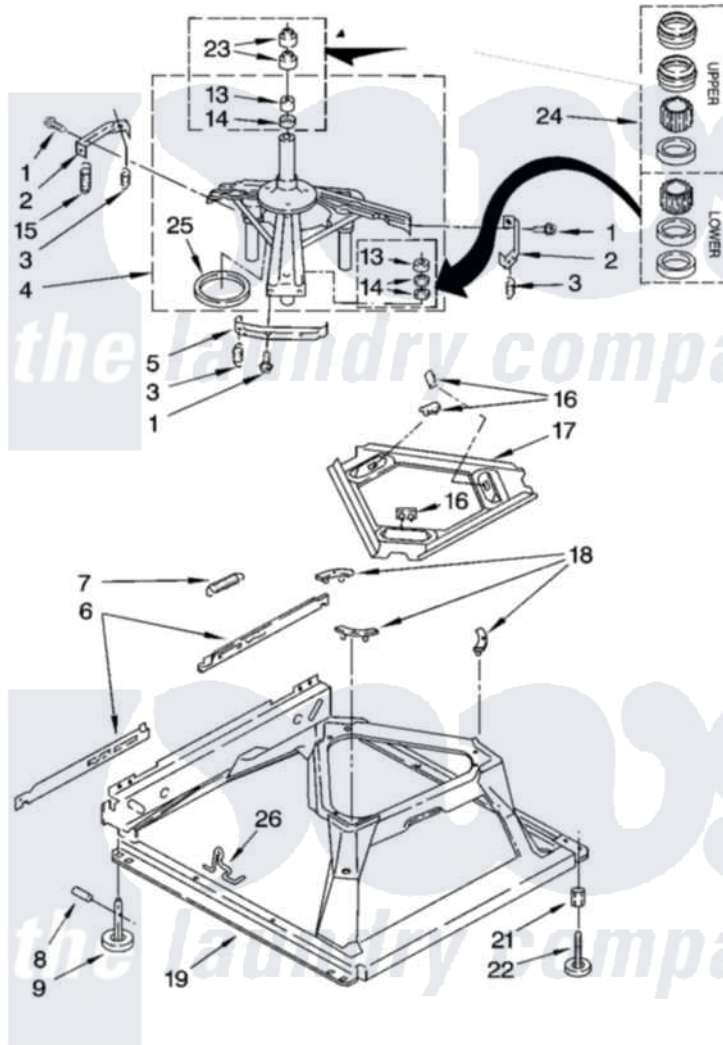

Whirlpool LXR7244JQ2 05 - MACHINE BASE PARTS

MACHINE BASE PARTS

For Models: LXR7244JQ2, LXR7244JT2
(Designer White) (Biscuit)

8

6180098

[Whirlpool Residential Whirlpool LXR7244JQ2 Washer Parts](#) Parts Diagram 05 - MACHINE BASE PARTS
Click on the part number to view part

Item	Original Part Number	Replaced By	Status	Part Description
1	3400076			Screw, Bracket Mounting
2	64067			Bracket, Spring Outer
3	63907			Spring, Suspension
4	3362087	280184		Support
5	64065			Bracket, Spring Outer
6	63466			Link, Leveling Mechanism
7	62597	8316845		Spring
8	62837			Pin, Knurled
9	62596	285244		Feet-Leveling
13	3347047	8546455		Bearing, Centerpost
14	357409	359449		Seal, Agitator Shaft
15	388492	W10250667		Spring, Counterweight
16	62568	285219		Pad
17	3946509			Plate, Suspension
18	3363660	285744		Pad
19	3946512	285771		Base

21	3359452		Nut, Lock
22	389102	W10001130	Foot, Leveling
23	356934	8577376	Seal, Centerpost
24	285203		Centerpost Bearing Kit
25	63134		Ring, Sound Deadening
26	63806	W10145155	Retainer, Suspension Spring