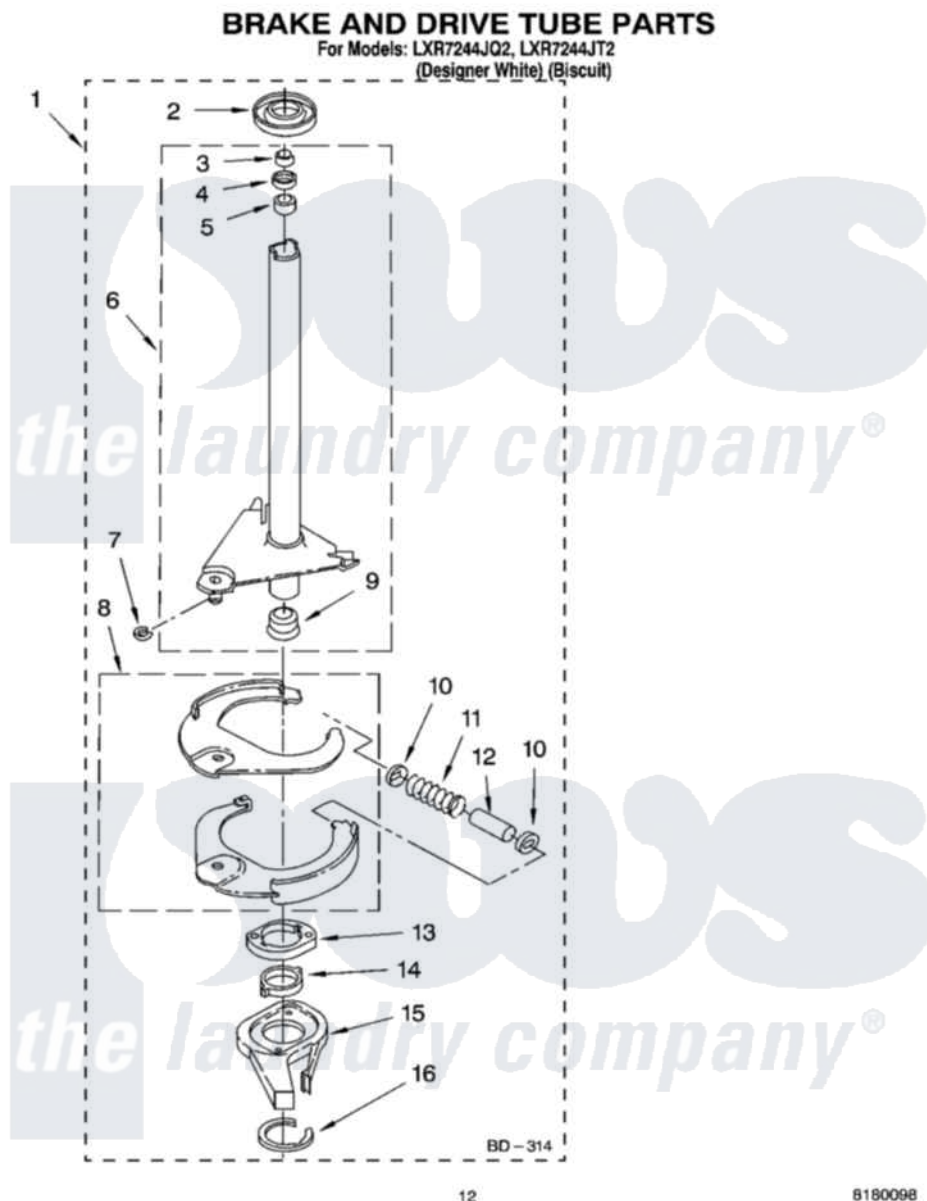

# Whirlpool LXR7244JQ2 08 - BRAKE AND DRIVE TUBE PARTS

12

6180098

Whirlpool [Residential Whirlpool LXR7244JQ2 Washer Parts](#) Parts Diagram 08 - BRAKE AND DRIVE TUBE PARTS  
Click on the part number to view part

Item	Original Part Number	Replaced By	Status	Part Description
1	388951	<a href="#">285792</a>		Basketdrive
2	<a href="#">62658</a>			Ring, Thrust
3	<a href="#">91939</a>			Seal, Shaft
4	<a href="#">356427</a>			Seal, Spin Pinion
5	<a href="#">356937</a>			Spacer, Drive Tube
6	64027	<a href="#">64208</a>		Tube-Spin
7	64035	<a href="#">W10083190</a>		Ring, Retaining
8	64232	<a href="#">285438</a>		Shoe-Brake
9	62703	<a href="#">8546462</a>		"T" Bearing, Spin Tube
10	62648	<a href="#">285658</a>		Sleeve
11	62647		Not Available	Spring, Brake
12	62909	<a href="#">285658</a>		Sleeve
13	63023	<a href="#">8546461</a>		Cam, Brake Release
14	<a href="#">63022</a>			Sleeve, Cam
15	64194	<a href="#">285790</a>		Lining
16	90368	<a href="#">W10083200</a>		Ring, Retaining

" N/A

Not Available

FOLLOWING PARTS NOT  
ILLUSTRATED

" [285208](#)

Lubricant