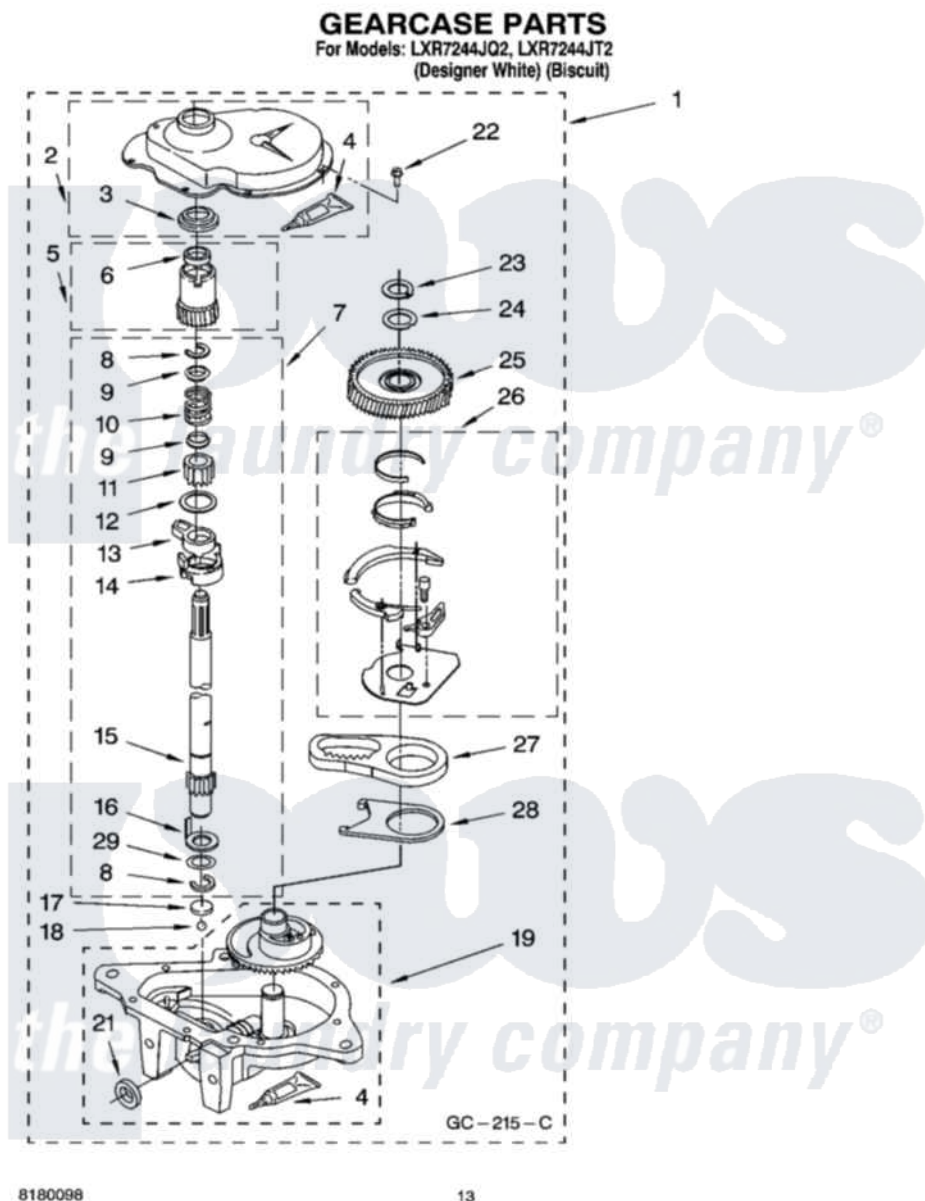

# Whirlpool LXR7244JQ2 09 - GEARCASE PARTS

Whirlpool [Residential Whirlpool LXR7244JQ2 Washer Parts](#) Parts Diagram 09 - GEARCASE PARTS  
Click on the part number to view part

Item	Original Part Number	Replaced By	Status	Part Description
1	3360630	<a href="#">3360629</a>		Gearcase
2	<a href="#">285202</a>			Cover, Gearcase
3	<a href="#">3349985</a>			Seal, Gearcase Cover
4	<a href="#">285195</a>			Sealer Sealer, Gasket
5	63320	<a href="#">285362</a>		Gear and Pinion
6	<a href="#">356427</a>			Seal, Spin Pinion
7	<a href="#">389387</a>			Shaft, Agitator
8	90369		Not Available	Ring, Retaining (2)
9	<a href="#">62677</a>			Retainer, Spring
10	<a href="#">62676</a>			Spring, Agitator
11	63273	<a href="#">285509</a>		Shaft, Agitator
12	<a href="#">62619</a>			Washer, Agitator Gear
13	62580	<a href="#">285206</a>		Cam-Agitator
14	62581	<a href="#">285206</a>		Cam-Agitator
15	<a href="#">285509</a>			Shaft, Agitator
16	<a href="#">62618</a>			Washer, Cam Thrust

17	16018	<a href="#">285205</a>	Bearing
18	85529	<a href="#">285205</a>	Bearing
19	389230	<a href="#">285515</a>	Gearcase
21	<a href="#">285352</a>		Seal Kit, Thrust Plug
22	<a href="#">3351614</a>		Screw, Gearcase Cover Mounting
23	3362552	<a href="#">285765</a>	Ring-Retr
24	285735	<a href="#">285766</a>	Washer Kit, Thrust
25	62570	<a href="#">285362</a>	Gear and Pinon
26	388253	<a href="#">999516</a>	Shelf-Glas
27	3349296	<a href="#">8546456</a>	Rack, Connecting
28	<a href="#">62621</a>		Actuator, Shift
29	<a href="#">388815</a>		Washer, Intermediate 1 3976263 Miscellaneous Parts Bag 2 3976300 Washer, Inlet Hose 3 3366913 Clamp, Hose