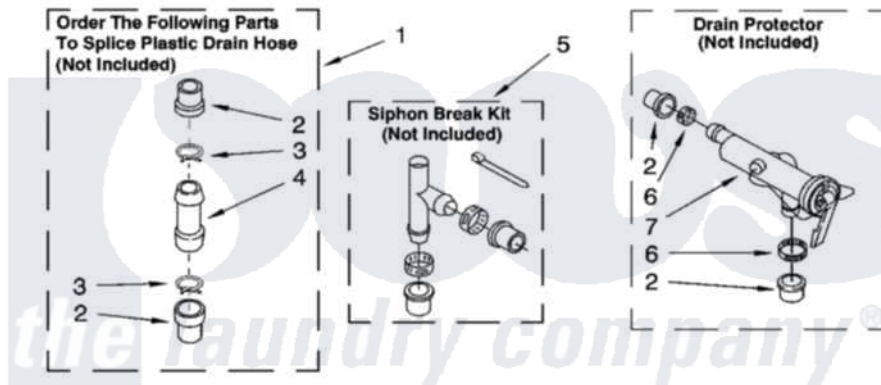

**WATER SYSTEM PARTS**

For Models: LXR7244JQ2, LXR7244JT2  
(Designer White) (Biscuit)

WS400

8180098

11

[Whirlpool Residential Whirlpool LXR7244JT2 Washer Parts](#) Parts Diagram 07 - WATER SYSTEM PARTS  
Click on the part number to view part

Item	Original Part Number	Replaced By	Status	Part Description
1	<a href="#">285442</a>			Water System Parts
2	<a href="#">285321</a>			Water System Parts
3	370447	<a href="#">285655</a>		Clamp, Hose
4	<a href="#">16272</a>			Connector, Straight
5	<a href="#">285320</a>			Water System Parts
6	65349	<a href="#">285655</a>		Clamp, Hose
7	<a href="#">367031</a>			Water System Parts