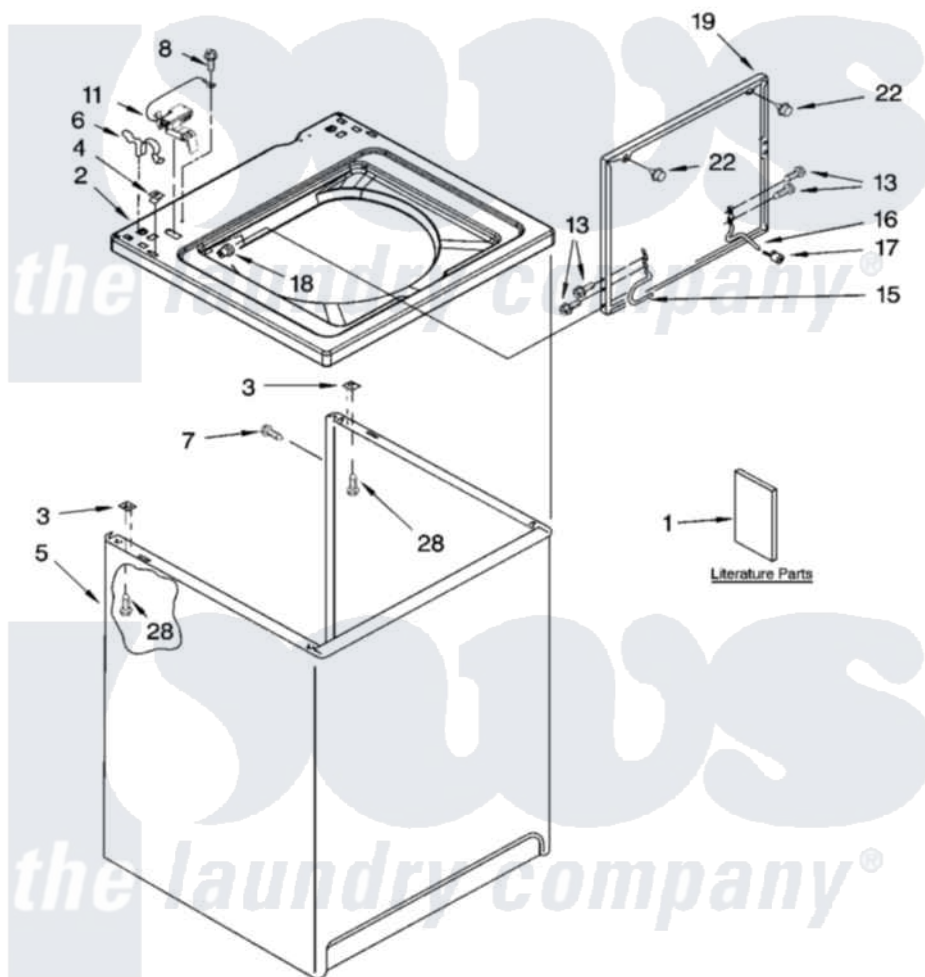

Whirlpool LXR7244PQ0 01 - TOP AND CABINET PARTS

TOP AND CABINET PARTS

For Models: LXR7244PQ0, LXR7244PT0
(Designer White) (Biscuit)

AUTOMATIC
WASHER

06-04 Litho in U.S.A. (drd)

1

Part No. 8180443

Whirlpool [Residential Whirlpool LXR7244PQ0 Washer Parts](#) Parts Diagram 01 - TOP AND CABINET PARTS

[Click on the part number to view part](#)

Item	Original Part Number	Replaced By	Status	Part Description
1	3956025		Not Available	Installation Instructions
"	3955901		Not Available	Feature Sheet
"	3955869		Not Available	Use & Care Guide
"	3956350		Not Available	Energy Guide
"	8541941		Not Available	Wiring Diagram
"	N/A		Not Available	Following May Be Purchased
"	N/A		Not Available	DO-IT-YOURSELF REPAIR MANUALS
"	4313896			Do-It-Yourself Repair Manuals
2	8318068			Top
"	8318070			Top
3	62750			Spacer, Cabinet To Top (4)
4	357213			Nut, Push-In
5	63424			Cabinet
"	3954357			Cabinet
6	62780			Clip, Top And Cabinet And Rear Panel

7	3357011	308685	Side Trim)
8	3351614		Screw, Gearcase Cover Mounting
11	8318084		Switch, Lid
13	3351355	W10119828	Screw, Lid Hinge Mounting
15	8318088		Hinge, Lid
16	54583		Hinge, Lid
17	19119		Bumper, Lid Hinge
18	21258		Bearing, Lid Hinge
19	8542383	W10193857	Lid
"	8542385	3957521	Lid
22	9724509		Bumper, Lid
28	3390631		Screw, 10-16 X 3/8