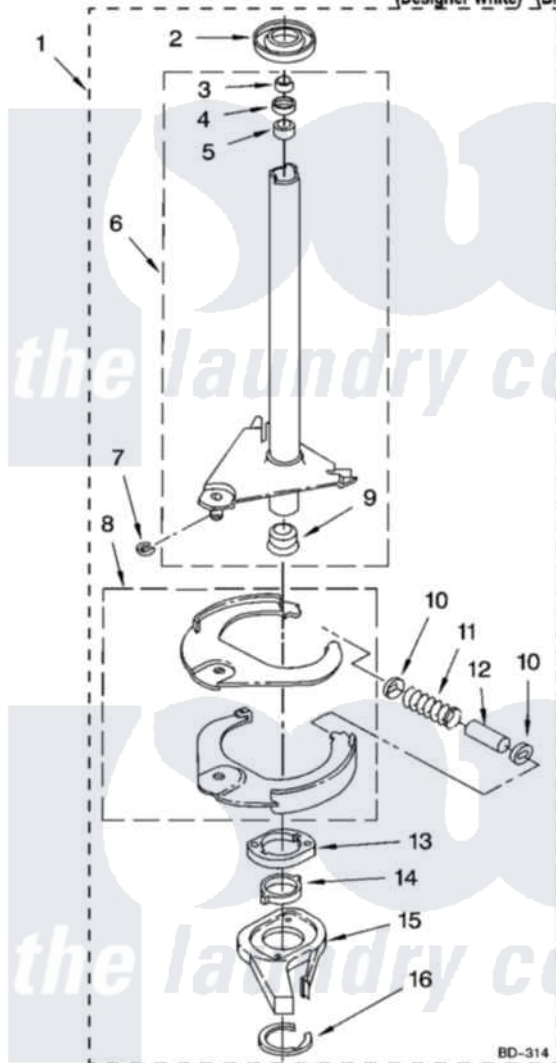

Whirlpool LXR7244PQ0 08 - BRAKE AND DRIVE TUBE PARTS

BRAKE AND DRIVE TUBE PARTS

For Models: LXR7244PQ0, LXR7244PT0

(Designer White) (Biscuit)

12

8180443

Whirlpool Residential Whirlpool LXR7244PQ0 Washer Parts Parts Diagram 08 - BRAKE AND DRIVE TUBE PARTS

Click on the part number to view part

Item	Original Part Number	Replaced By	Status	Part Description
1	388951	285792		Basketdrive
2	62658			Ring, Thrust
3	91939			Seal, Shaft
4	356427			Seal, Spin Pinion
5	356937			Spacer, Drive Tube
6	64027	64208		Tube-Spin
7	64035	W10083190		Ring, Retaining
8	64232	285438		Shoe-Brake
9	62703	8546462		"T" Bearing, Spin Tube
10	62648	285658		Sleeve
11	62647		Not Available	Spring, Brake
12	62909	285658		Sleeve
13	63023	8546461		Cam, Brake Release
14	63022			Sleeve, Cam
15	64194	285790		Lining
16	90368	W10083200		Ring, Retaining