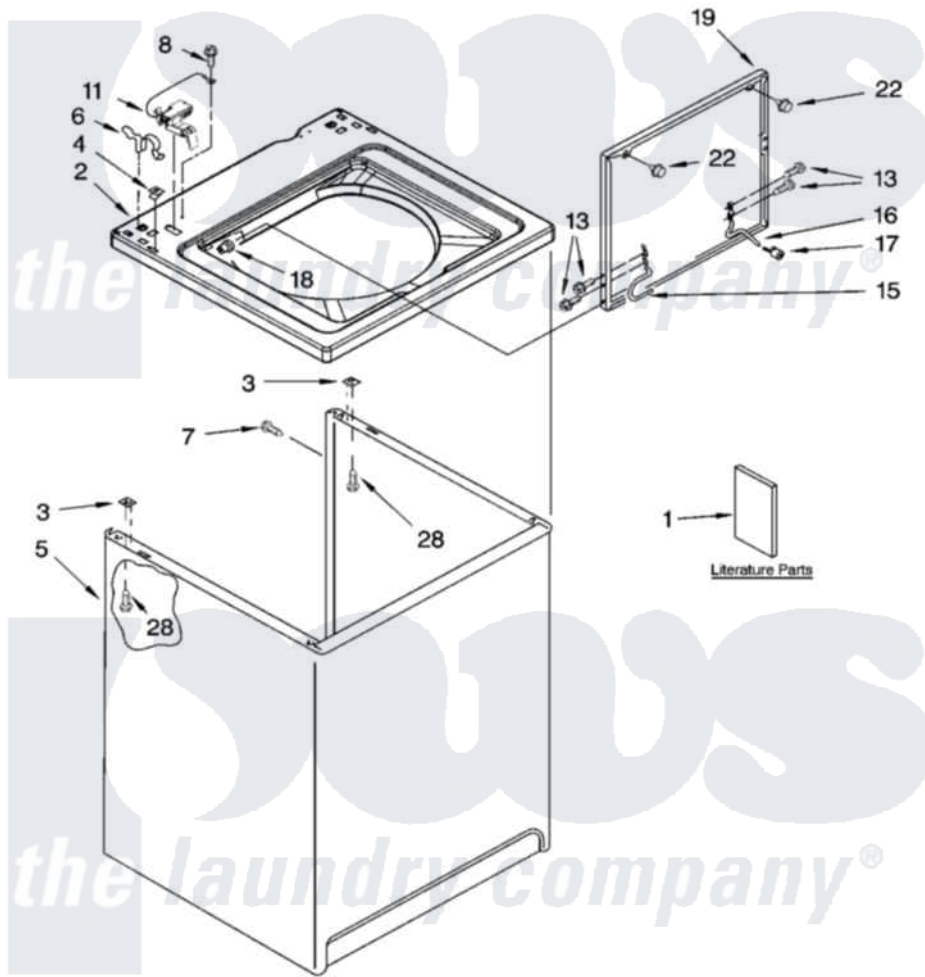

Whirlpool LXR7244PQ1 01 - TOP AND CABINET PARTS

TOP AND CABINET PARTS

For Models: LXR7244PQ1, LXR7244PT1
(Designer White) (Biscuit)

AUTOMATIC
WASHER

5-05 Litho in U.S.A. (dtd)

1

Part No. 8180630

Whirlpool [Residential Whirlpool LXR7244PQ1 Washer Parts](#) Parts Diagram 01 - TOP AND CABINET PARTS
Click on the part number to view part

Item	Original Part Number	Replaced By	Status	Part Description
1	3957165		Not Available	Installation Instructions
"	3955901		Not Available	Feature Sheet
"	3955869		Not Available	Use & Care Guide
"	3957466		Not Available	Energy Guide
"	8541941		Not Available	Wiring Diagram
"	BLANK		Not Available	Following May Be Purchased
"	BLANK		Not Available	DO-IT-YOURSELF REPAIR MANUALS
"	4313896			Do-It-Yourself Repair Manuals
2	8318068			Top
"	8318070			Top
3	62750			Spacer, Cabinet To Top (4)
4	357213			Nut, Push-In
5	63424			Cabinet
"	3954357			Cabinet
6	62780			Clip, Top And Cabinet And Rear Panel

7	3357011	308685	Side Trim)
8	3351614		Screw, Gearcase Cover Mounting
11	8318084		Switch, Lid
13	3351355	W10119828	Screw, Lid Hinge Mounting
15	8318088		Hinge, Lid
16	54583		Hinge, Lid
17	19119		Bumper, Lid Hinge
18	21258		Bearing, Lid Hinge
19	8542383	W10193857	Lid
"	8542385	3957521	Lid
22	9724509		Bumper, Lid
28	3390631		Screw, 10-16 X 3/8