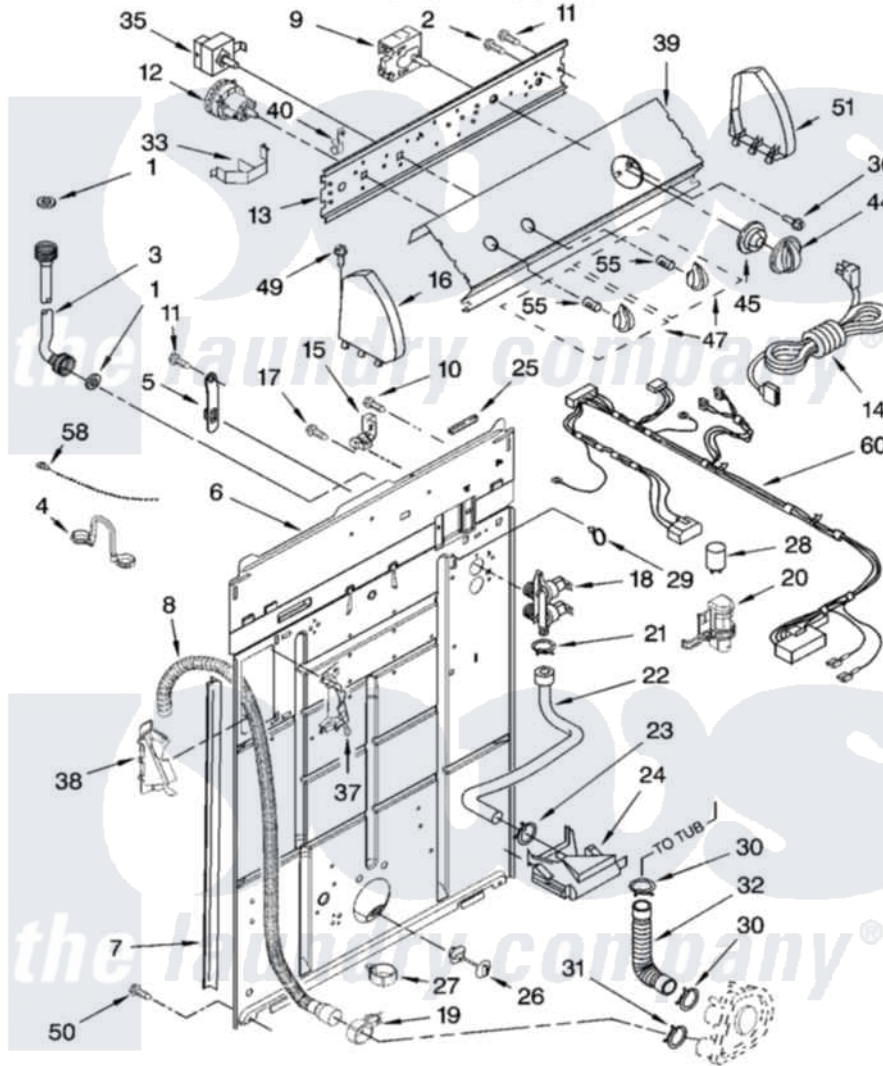

Whirlpool LXR7244PQ1 02 - CONTROLS AND REAR PANEL PARTS

CONTROLS AND REAR PANEL PARTS

For Models: LXR7244PQ1, LXR7244PT1
(Designer White) (Biscuit)

8180630

3

Whirlpool Residential Whirlpool LXR7244PQ1 Washer Parts Parts Diagram 02 - CONTROLS AND REAR PANEL PARTS
Click on the part number to view part

Item	Original Part Number	Replaced By	Status	Part Description
1	3976300	16123		Washer Inlet-Hose Miscellaneous Parts Must be Ordered Separately.
2	3400073			Screw, Ground
3	8571377	89503		Hose-Inlet
"	8571378	89503		Hose-Inlet
4	8541672	8577378		U-Bend, Drain Hose
5	8568314			Strap, Console
6	8318015			Panel, Rear
7	62747			Pad, Rear Panel
8	8559373	W10096921		Drain Hose Assembly
9	8541939			Timer, Control
10	3351614			Screw, Gearcase Cover Mounting
11	90767			Screw, 8A X 3/8 HeX Washer Head Tapping
12	3366847	W10337780		Switch-WL
13	3948608			Bracket, Control