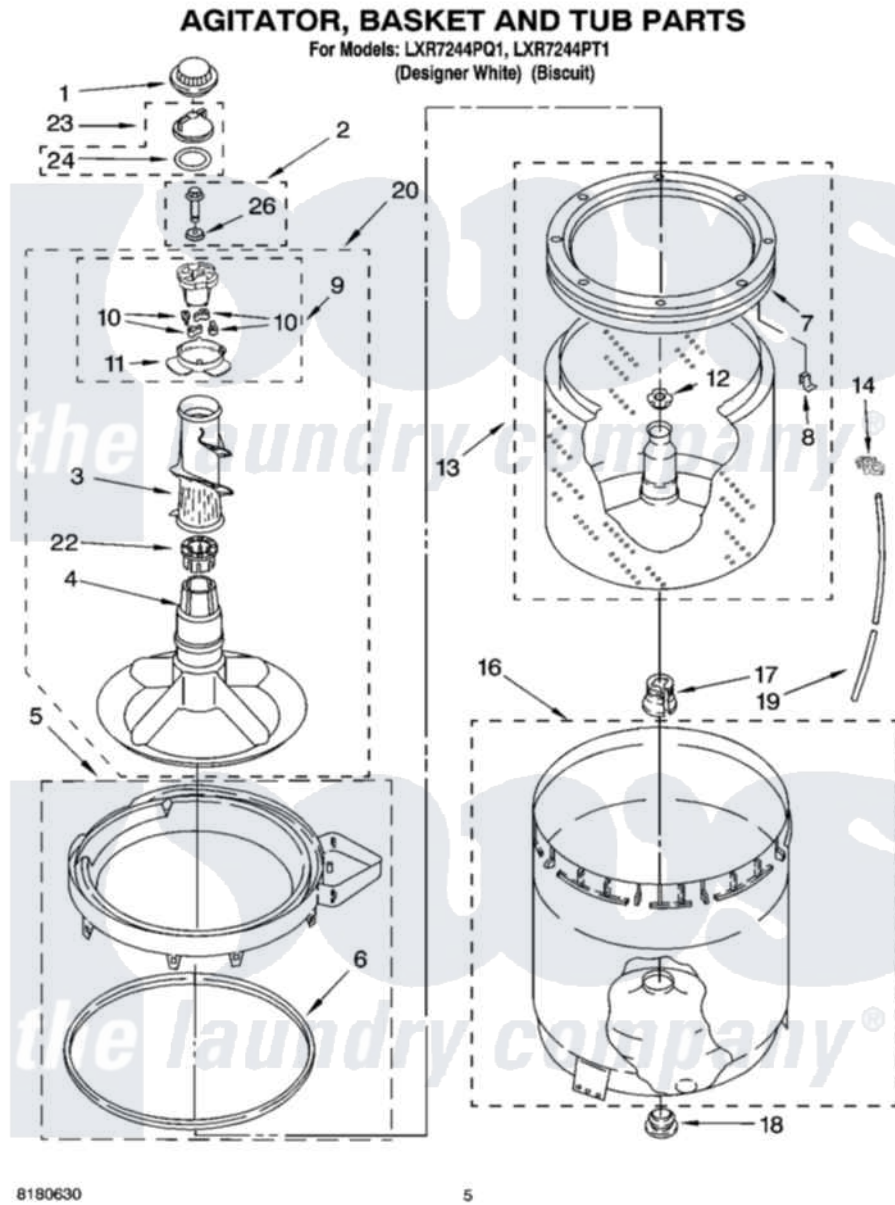

# Whirlpool LXR7244PQ1 03 - AGITATOR, BASKET AND TUB PARTS

Whirlpool Residential Whirlpool LXR7244PQ1 Washer Parts Parts Diagram 03 - AGITATOR, BASKET AND TUB PARTS  
Click on the part number to view part

Item	Original Part Number	Replaced By	Status	Part Description
1	<a href="#">3355758</a>			Cap, Agitator
2	<a href="#">358237</a>			Screw And Washer
3	<a href="#">3349019</a>			Auger, Agitator
4	<a href="#">3350830</a>			Agitator
5	<a href="#">3360611</a>			Tub Ring And Gasket Assembly
6	<a href="#">3359586</a>			Gasket, Tub Ring
7	<a href="#">3956205</a>			Balance Ring
8	<a href="#">8519815</a>			Clip, Balance Ring
9	3363663	<a href="#">285811</a>		Cam-Agitator
10	3366877	<a href="#">80040</a>		Dog-Agitator
11	<a href="#">3363661</a>			Bearing, Driven Cam
12	<a href="#">21366</a>			Nut, Spanner
13	3956206	<a href="#">3956207</a>		Basket And Balance Ring
14	<a href="#">2219077</a>			Clip, Pressure Switch Hose
16	<a href="#">63125</a>			Tub
17	<a href="#">389140</a>			Tub Block, Basket Drive

18	<a href="#">383727</a>		Gasket, Centerpodt
19	3347780	<a href="#">353244</a>	Hose, Pressure Switch
20	3350829	<a href="#">285574</a>	Large Ring
22	3350389	<a href="#">285587</a>	Washer
23	3354733	<a href="#">W10074580</a>	Cap, Barrier
24	3348855	<a href="#">W10072840</a>	Fabric Softener
26	<a href="#">3949550</a>		Washer