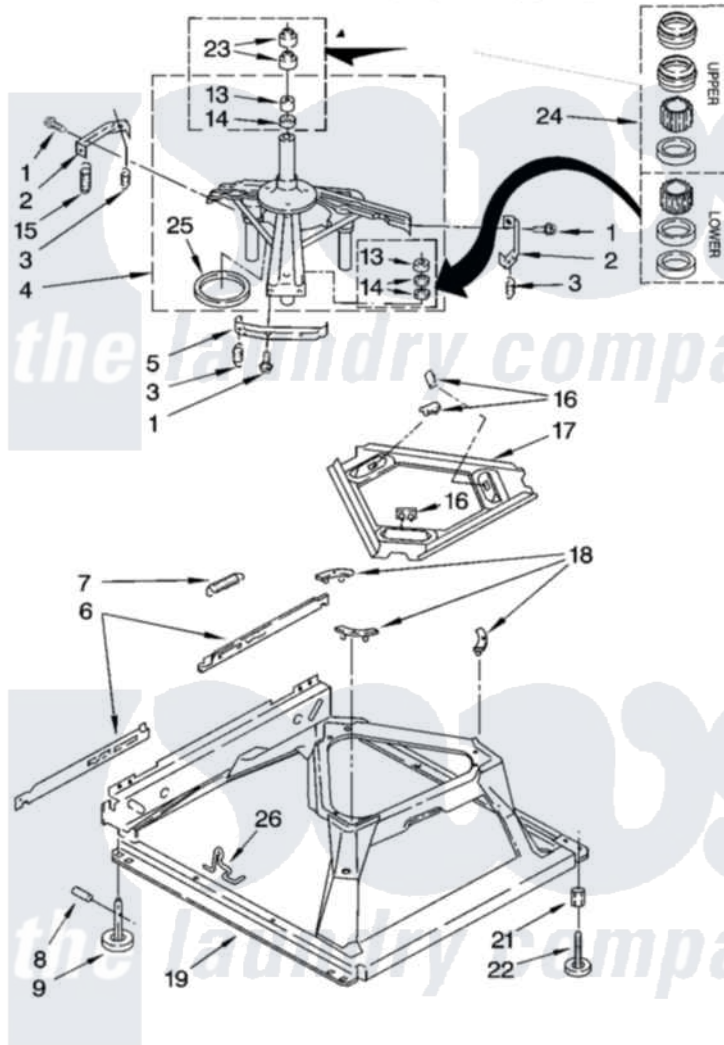

Whirlpool LXR7244PQ1 05 - MACHINE BASE PARTS

MACHINE BASE PARTS

For Models: LXR7244PQ1, LXR7244PT1
(Designer White) (Biscuit)

8

8180630

Whirlpool [Residential Whirlpool LXR7244PQ1 Washer Parts](#) Parts Diagram 05 - MACHINE BASE PARTS
Click on the part number to view part

Item	Original Part Number	Replaced By	Status	Part Description
1	3400076			Screw, Bracket Mounting
2	64067			Bracket, Spring Outer
3	63907			Spring, Suspension
4	8575214	280184		Support
5	64065			Bracket, Spring Outer
6	63466			Link, Leveling Mechanism
7	62597	8316845		Spring
8	62837			Pin, Knurled
9	62596	285244		Feet-Leveling
13	3347047	8546455		Bearing, Centerpost
14	357409	359449		Seal, Agitator Shaft
15	8534035	285901		Spring
16	62568	285219		Pad
17	3946509			Plate, Suspension
18	3363660	285744		Pad
19	3946512	285771		Base

21	3359452		Nut, Lock
22	389102	W10001130	Foot, Leveling
23	356934	8577376	Seal, Centerpost
24	285203		Centerpost Bearing Kit
25	63134		Ring, Sound Deadening
26	63806	W10145155	Retainer, Suspension Spring