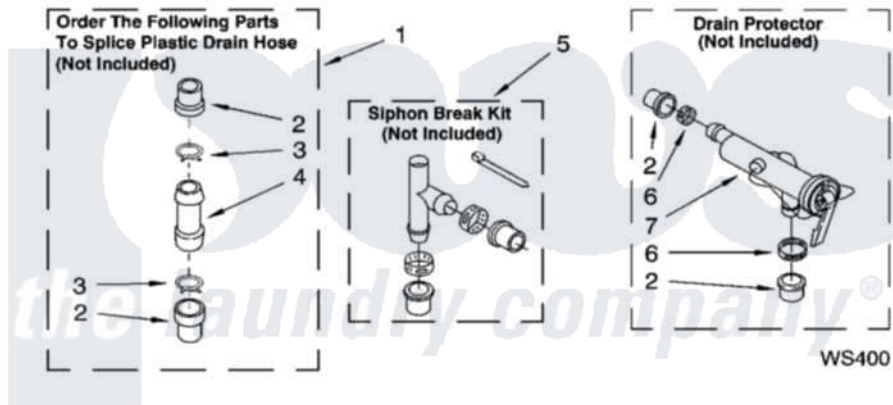

WATER SYSTEM PARTS

For Models: LXR7244PQ1, LXR7244PT1
(Designer White) (Biscuit)

8180630

11

Whirlpool [Residential Whirlpool LXR7244PQ1 Washer Parts](#) Parts Diagram 07 - WATER SYSTEM PARTS
Click on the part number to view part

Item	Original Part Number	Replaced By	Status	Part Description
1	285442			Water System Parts
2	285321			Water System Parts
3	370447	285655		Clamp, Hose
4	16272			Connector, Straight
5	285320			Water System Parts
6	65349	285655		Clamp, Hose
7	367031			Water System Parts