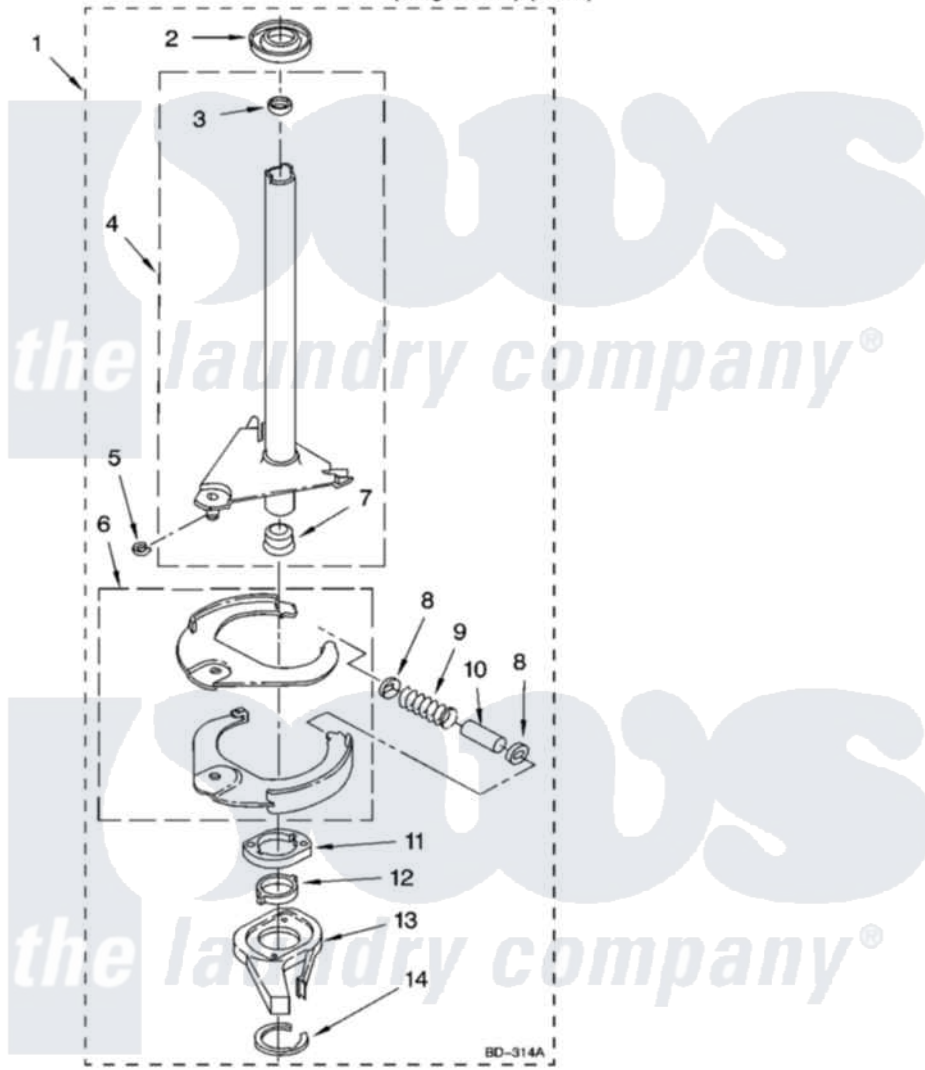

# Whirlpool LXR7244PQ1 08 - BRAKE AND DRIVE TUBE PARTS

## BRAKE AND DRIVE TUBE PARTS

For Models: LXR7244PQ1, LXR7244PT1  
(Designer White) (Biscuit)

12

8180630

Whirlpool Residential Whirlpool LXR7244PQ1 Washer Parts Parts Diagram 08 - BRAKE AND DRIVE TUBE PARTS  
Click on the part number to view part

Item	Original Part Number	Replaced By	Status	Part Description
1	388951	<a href="#">285792</a>		Basketdrive
2	<a href="#">62658</a>			Ring, Thrust
3	<a href="#">356427</a>			Seal, Spin Pinion
4	64027	<a href="#">64208</a>		Tube-Spin
5	64035	<a href="#">W10083190</a>		Ring, Retaining
6	64232	<a href="#">285438</a>		Shoe-Brake
7	62703	<a href="#">8546462</a>		"T" Bearing, Spin Tube
8	3353956	<a href="#">285658</a>		Sleeve
9	62647		Not Available	Spring, Brake
10	3355360	<a href="#">285658</a>		Sleeve
11	661516	<a href="#">8546461</a>		Cam, Brake Release
12	<a href="#">63022</a>			Sleeve, Cam
13	64194	<a href="#">285790</a>		Lining
14	90368	<a href="#">W10083200</a>		Ring, Retaining
"	BLANK		Not Available	Following Parts Not Illustrated
"	<a href="#">285208</a>			Lubricant