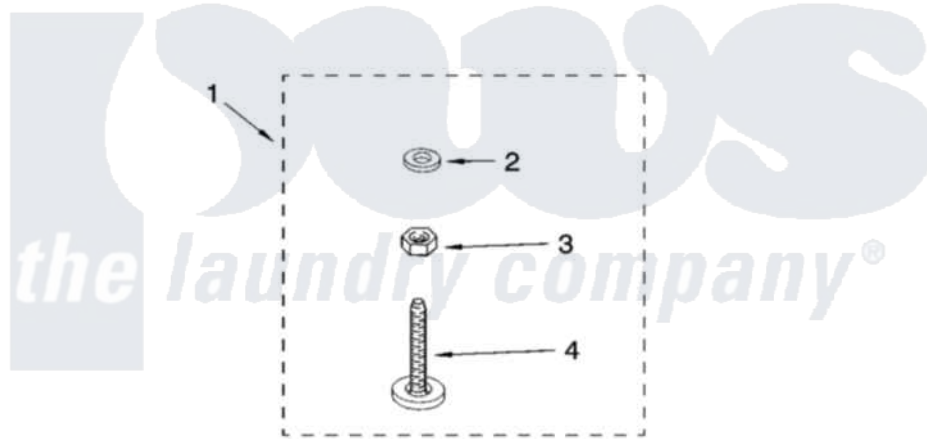

MISCELLANEOUS PARTS

For Models: LXR7244PQ1, LXR7244PT1
(Designer White) (Biscuit)

Whirlpool Residential Whirlpool LXR7244PQ1 Washer Parts Parts Diagram 10 - MISCELLANEOUS PARTS, OPTIONAL PARTS

Click on the part number to view part

Item	Original Part Number	Replaced By	Status	Part Description
1	3957361			Miscellaneous Parts Bag
2	3976300	16123		Washer Inlet-Hose Miscellaneous Parts Must be Ordered Separately.
3	3359452			Nut, Lock
4	389102	W10001130		Foot, Leveling
"	72017			Paint, Touch-Up
"	4392899			Paint, Touch-Up
"	350938			Paint, Pressurized Spray B
"	350930			Paint, Pressurized Spray B
"	4392901			Paint, Pressurized Spray
"	799344			Paint, Touch-Up)
"	4392900			Paint, Bulk)
"	BLANK		Not Available	OIL
"	350572			Oil
"	BLANK		Not Available	LUBRICANT