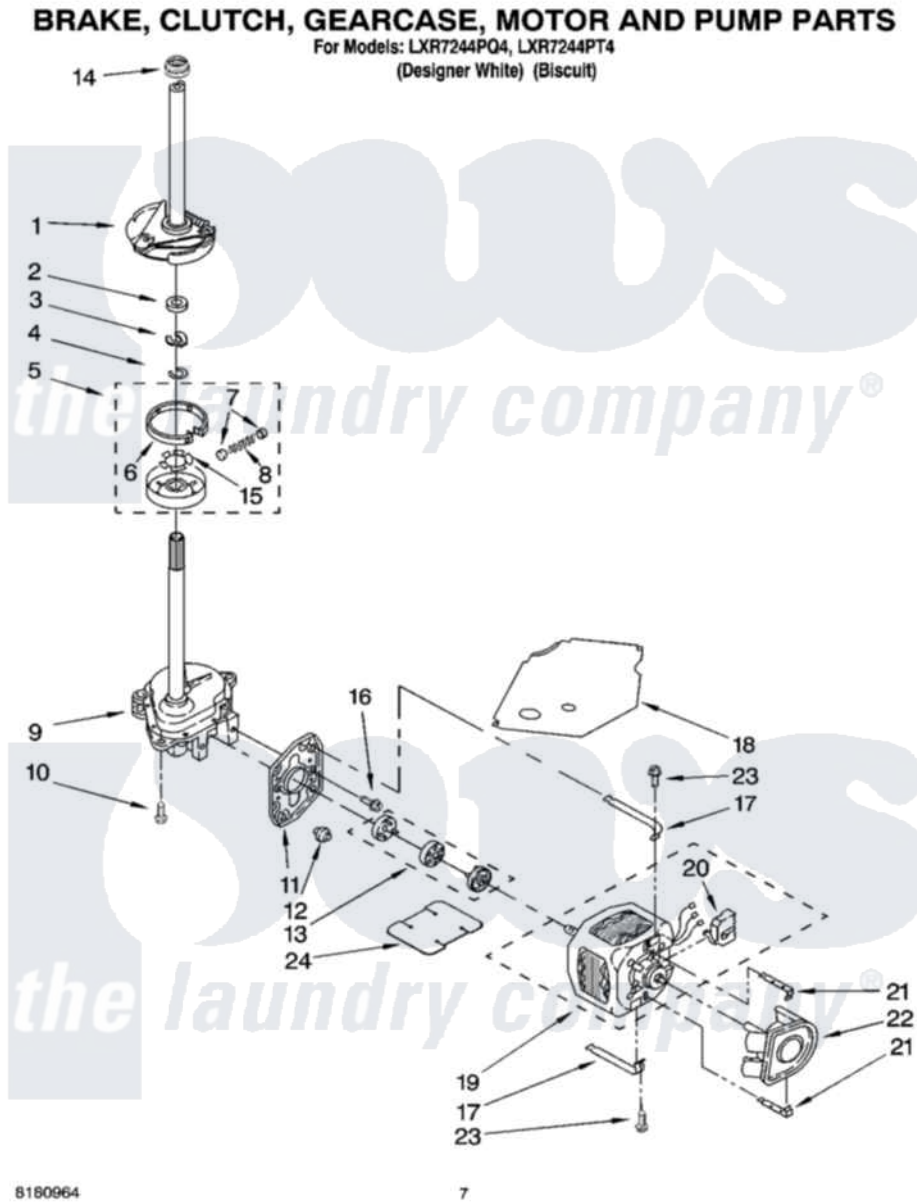

Whirlpool LXR7244PQ4 04 - BRAKE, CLUTCH, GEARCASE, MOTOR AND PUMP PARTS

Whirlpool [Residential Whirlpool LXR7244PQ4 Washer Parts](#) Parts Diagram 04 - BRAKE, CLUTCH, GEARCASE, MOTOR AND PUMP PARTS
 Click on the part number to view part

Item	Original Part Number	Replaced By	Status	Part Description
1	388951	285792		Basketdrive
2	63292			Washer, Spin Tube Thrust
3	62697	W10080230		Ring, Spin Tube Support
4	63283	285353		Ring
5	3951311	285785		Clutch
6	3951308	285790		Lining
7	62646			Cap, Clutch Spring
8	3946792			Spring And Damper Assembly
9	3360630	3360629		Gearcase
10	3357334	3400516		Screw Anti-Rattle
11	62611			Plate, Motor Mount To Gearcase
12	62691			Grommet, Motor
13	285753	285753A		Coupling
14	8577374			Seal, Centerpost

15	3355454		Clip, Main Drive
16	3400516		Screw Anti-Rattle
17	3349637	W10086010	Retainer, Motor
18	3362089		Shield, Tub To Motor
19	8528158	661600	Motor, Main Drive
20	3952056		Switch, Main Drive Motor
21	8546127		Retainer, Pump
22	3363394		Pump
23	3387485	273556	Screw, 10-16 X 5/8
24	3946532		Shield, Motor