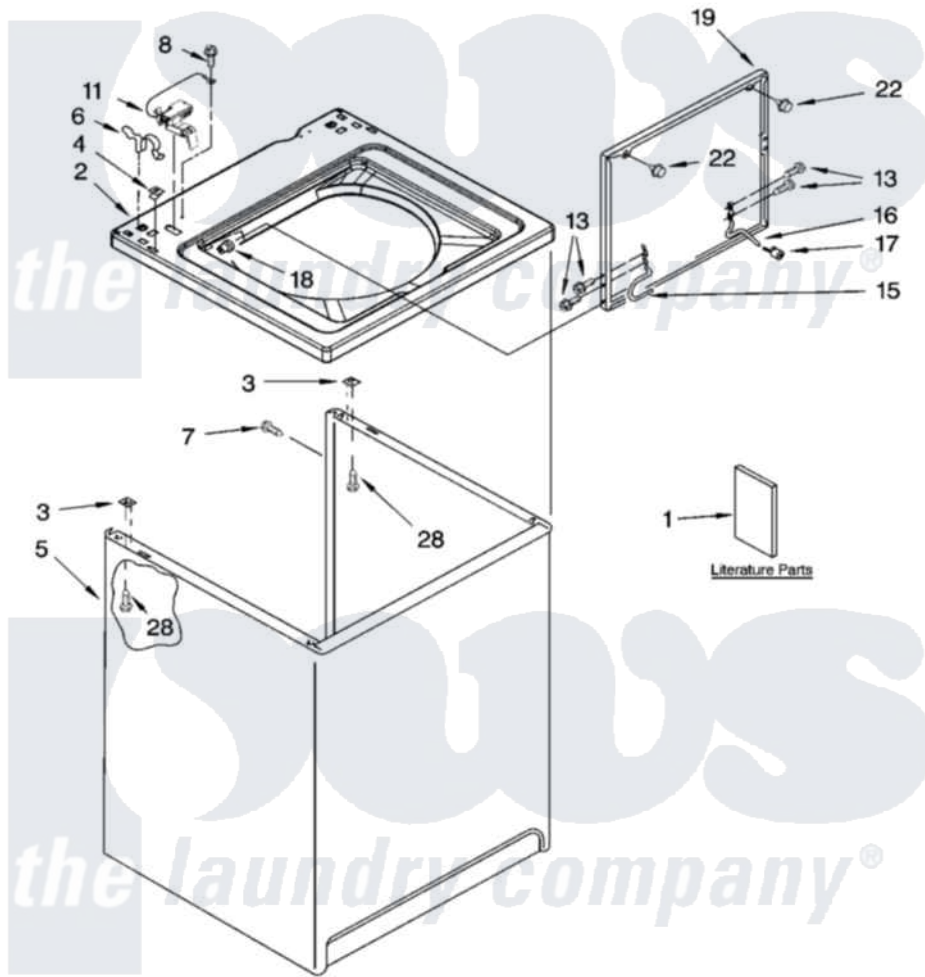

Whirlpool LXR7244PT0 01 - TOP AND CABINET PARTS

TOP AND CABINET PARTS

For Models: LXR7244PQ0, LXR7244PT0
(Designer White) (Biscuit)

AUTOMATIC
WASHER

06-04 Litho in U.S.A. (drd)

1

Part No. 8180443

Whirlpool Residential Whirlpool LXR7244PT0 Washer Parts Parts Diagram 01 - TOP AND CABINET PARTS

[Click on the part number to view part](#)

Item	Original Part Number	Replaced By	Status	Part Description
1	3956025		Not Available	Installation Instructions
"	3955901		Not Available	Feature Sheet
"	3955869		Not Available	Use & Care Guide
"	3956350		Not Available	Energy Guide
"	8541941		Not Available	Wiring Diagram
"	N/A		Not Available	Following May Be Purchased
"	N/A		Not Available	DO-IT-YOURSELF REPAIR MANUALS
"	4313896			Do-It-Yourself Repair Manuals
2	8318068			Top
"	8318070			Top
3	62750			Spacer, Cabinet To Top (4)
4	357213			Nut, Push-In
5	63424			Cabinet
"	3954357			Cabinet
6	62780			Clip, Top And Cabinet And Rear Panel

7	3357011	308685	Side Trim)
8	3351614		Screw, Gearcase Cover Mounting
11	8318084		Switch, Lid
13	3351355	W10119828	Screw, Lid Hinge Mounting
15	8318088		Hinge, Lid
16	54583		Hinge, Lid
17	19119		Bumper, Lid Hinge
18	21258		Bearing, Lid Hinge
19	8542383	W10193857	Lid
"	8542385	3957521	Lid
22	9724509		Bumper, Lid
28	3390631		Screw, 10-16 X 3/8