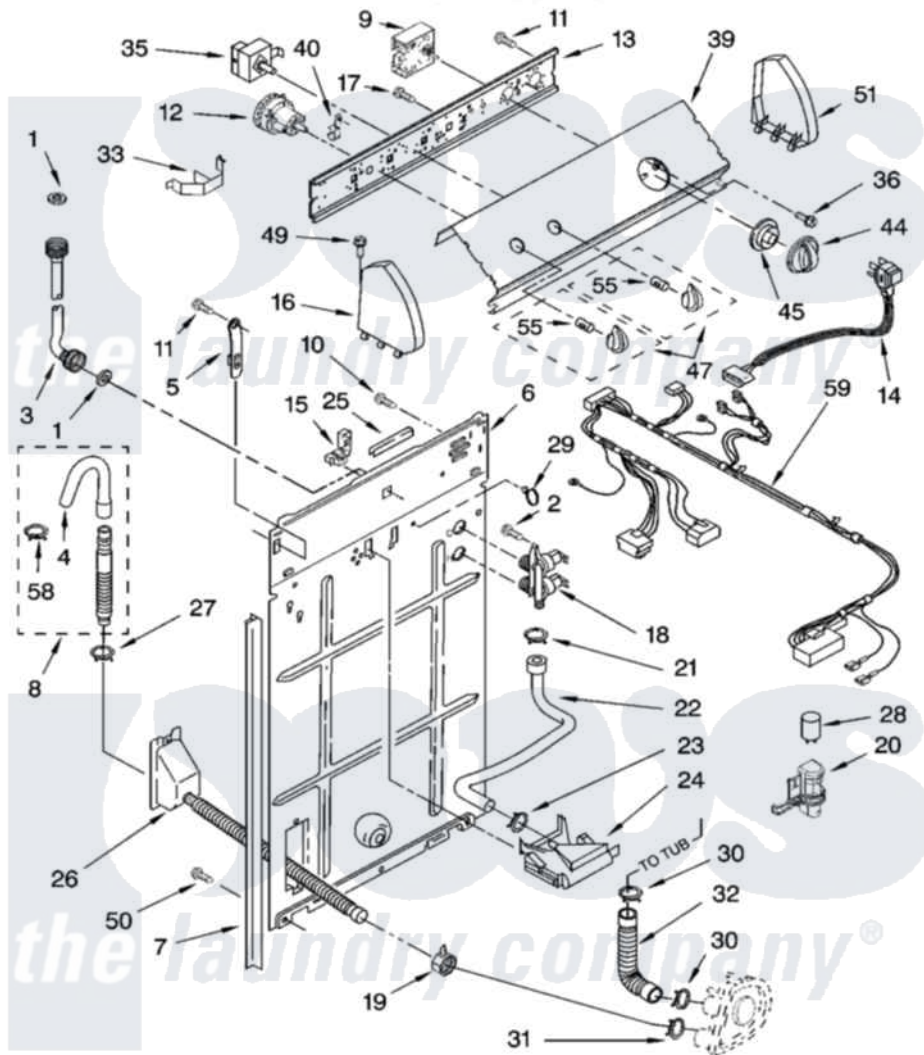

## CONTROLS AND REAR PANEL PARTS

For Models: LXR7244PQ0, LXR7244PT0  
(Designer White) (Biscuit)

8180443

3

Whirlpool [Residential Whirlpool LXR7244PT0 Washer Parts](#) Parts Diagram 02 - CONTROL AND REAR PANEL PARTS  
Click on the part number to view part

Item	Original Part Number	Replaced By	Status	Part Description
1	3976300	<a href="#">16123</a>		Washer Inlet-Hose Miscellaneous Parts Must be Ordered Separately.
2	<a href="#">9740848</a>			Screw, Mixing Valve Mounting
3	3949374	<a href="#">89503</a>		Hose-Inlet
"	3949375	<a href="#">89503</a>		Hose-Inlet
4	<a href="#">3357027</a>			Nozzle, Hose Drain
5	8318255	<a href="#">8568314</a>		Strap, Console
6	<a href="#">3357978</a>			Panel, Rear
7	<a href="#">62747</a>			Pad, Rear Panel
8	3951609	<a href="#">285664</a>		Hose
"	661577	<a href="#">285666</a>		Hose
"	3357090	<a href="#">285702</a>		Hose
9	<a href="#">8541939</a>			Timer, Control
10	<a href="#">3351614</a>			Screw, Gearcase Cover Mounting
11	<a href="#">90767</a>			Screw, 8A X 3/8 HeX Washer Head Tapping