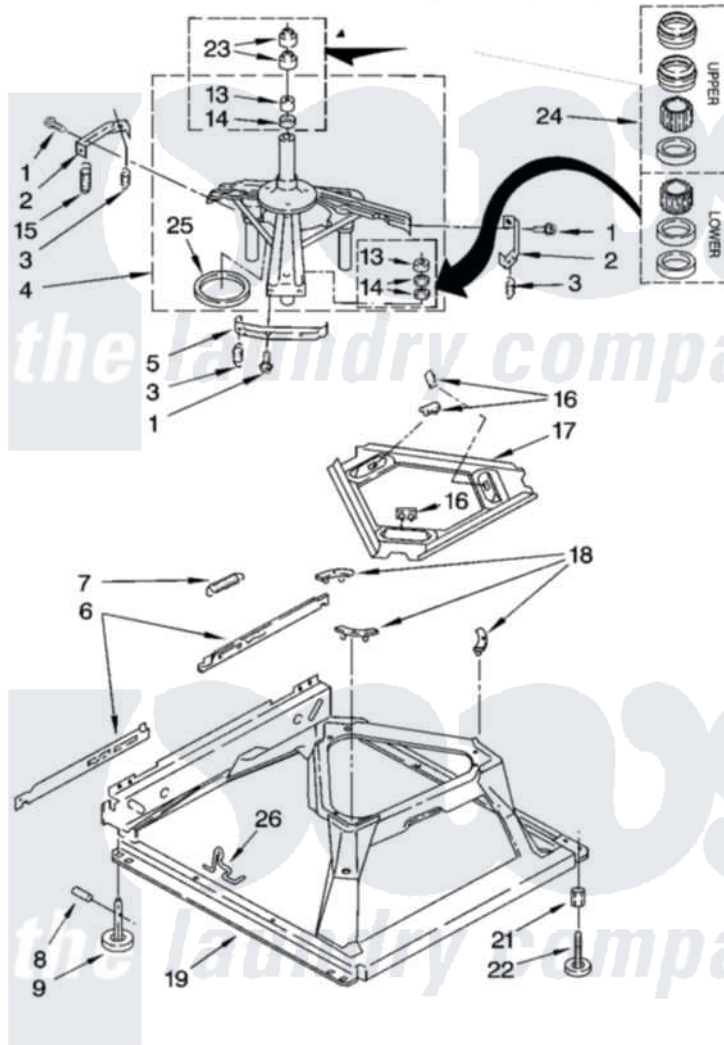

Whirlpool LXR7244PT0 05 - MACHINE BASE PARTS

MACHINE BASE PARTS

For Models: LXR7244PQ0, LXR7244PT0

(Designer White) (Biscuit)

8

8180443

[Whirlpool Residential Whirlpool LXR7244PT0 Washer Parts](#) Parts Diagram 05 - MACHINE BASE PARTS

[Click on the part number to view part](#)

Item	Original Part Number	Replaced By	Status	Part Description
1	3400076			Screw, Bracket Mounting
2	64067			Bracket, Spring Outer
3	63907			Spring, Suspension
4	3362087	280184		Support
5	64065			Bracket, Spring Outer
6	63466			Link, Leveling Mechanism
7	62597	8316845		Spring
8	62837			Pin, Knurled
9	62596	285244		Feet-Leveling
13	3347047	8546455		Bearing, Centerpost
14	357409	359449		Seal, Agitator Shaft
15	388492	W10250667		Spring, Counterweight
16	62568	285219		Pad
17	3946509			Plate, Suspension
18	3363660	285744		Pad
19	3946512	285771		Base

21	3359452		Nut, Lock
22	389102	W10001130	Foot, Leveling
23	356934	8577376	Seal, Centerpost
24	285203		Centerpost Bearing Kit
25	63134		Ring, Sound Deadening
26	63806	W10145155	Retainer, Suspension Spring