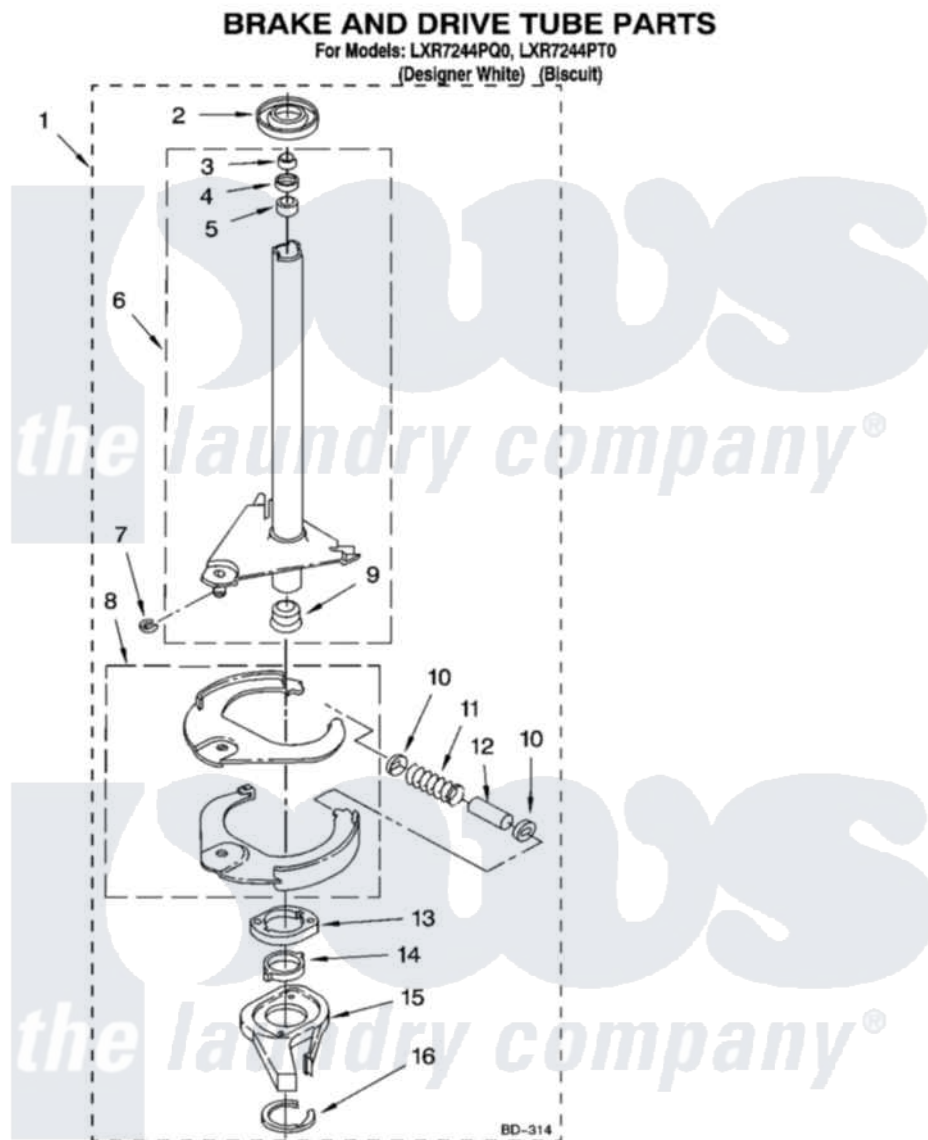

Whirlpool LXR7244PT0 08 - BRAKE AND DRIVE TUBE PARTS

12

8180443

Whirlpool [Residential Whirlpool LXR7244PT0 Washer Parts](#) Parts Diagram 08 - BRAKE AND DRIVE TUBE PARTS
Click on the part number to view part

Item	Original Part Number	Replaced By	Status	Part Description
1	388951	285792		Basketdrive
2	62658			Ring, Thrust
3	91939			Seal, Shaft
4	356427			Seal, Spin Pinion
5	356937			Spacer, Drive Tube
6	64027	64208		Tube-Spin
7	64035	W10083190		Ring, Retaining
8	64232	285438		Shoe-Brake
9	62703	8546462		"T" Bearing, Spin Tube
10	62648	285658		Sleeve
11	62647		Not Available	Spring, Brake
12	62909	285658		Sleeve
13	63023	8546461		Cam, Brake Release
14	63022			Sleeve, Cam
15	64194	285790		Lining
16	90368	W10083200		Ring, Retaining

" N/A

Not Available

FOLLOWING PARTS NOT
ILLUSTRATED

" [285208](#)

Lubricant