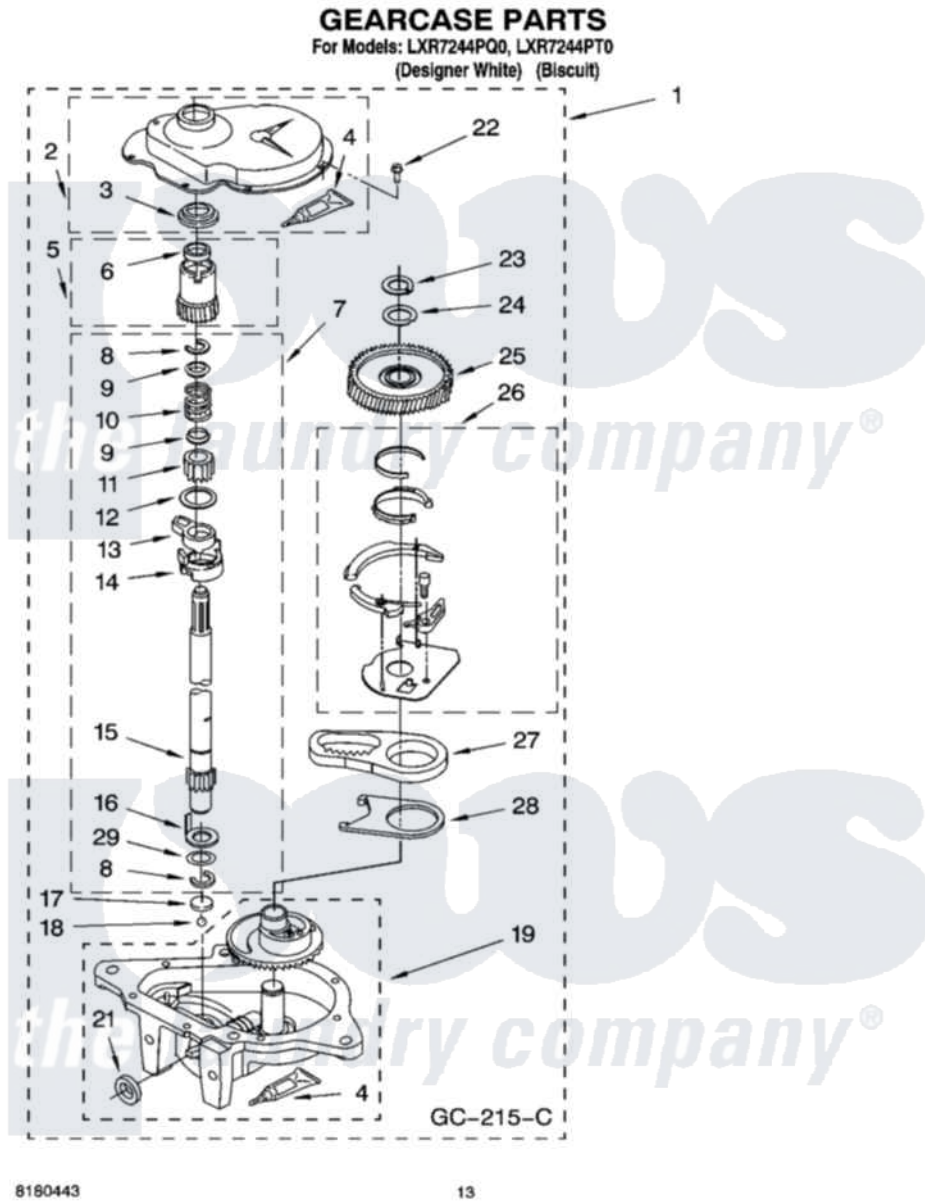

Whirlpool LXR7244PT0 09 - GEARCASE PARTS

8180443

13

Whirlpool Residential Whirlpool LXR7244PT0 Washer Parts Parts Diagram 09 - GEARCASE PARTS
Click on the part number to view part

Item	Original Part Number	Replaced By	Status	Part Description
1	3360630	3360629		Gearcase
2	285202			Cover, Gearcase
3	3349985			Seal, Gearcase Cover
4	285195			Sealer Sealer, Gasket
5	63320	285362		Gear and Pinion
6	356427			Seal, Spin Pinion
7	389387			Shaft, Agitator
8	90369		Not Available	Ring, Retaining (2)
9	62677			Retainer, Spring
10	62676			Spring, Agitator
11	63273	285509		Shaft, Agitator
12	62619			Washer, Agitator Gear
13	62580	285206		Cam-Agitator
14	62581	285206		Cam-Agitator
15	285509			Shaft, Agitator
16	62618			Washer, Cam Thrust

17	16018	285205	Bearing
18	85529	285205	Bearing
19	389230	285515	Gearcase
21	285352		Seal Kit, Thrust Plug
22	3351614		Screw, Gearcase Cover Mounting
23	3362552	285765	Ring-Retr
24	285735	285766	Washer Kit, Thrust
25	62570	285362	Gear and Pinon
26	388253	999516	Shelf-Glas
27	3349296	8546456	Rack, Connecting
28	62621		Actuator, Shift
29	388815		Washer, Intermediate 1 3976263 Miscellaneous Parts Bag 2 3976300 Washer, Inlet Hose 3 3366913 Clamp, Hose