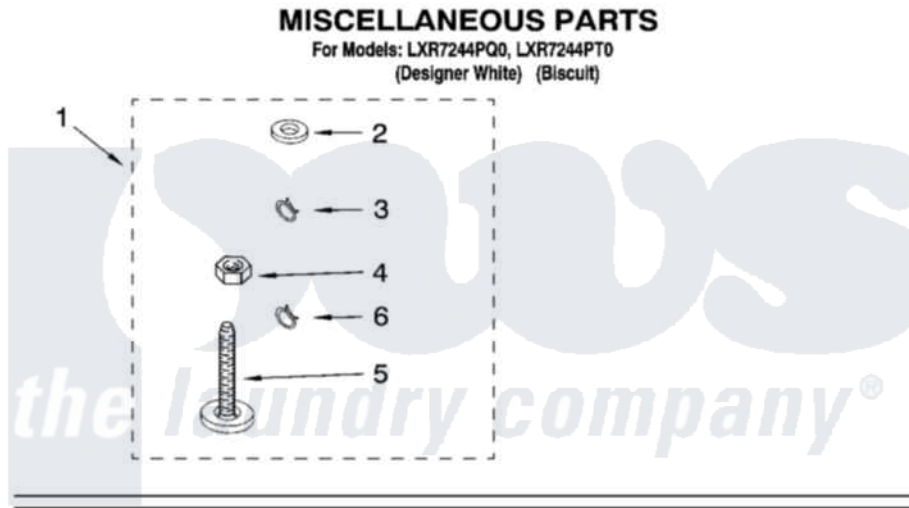

Whirlpool LXR7244PT0 10 - MISCELLANEOUS PARTS - OPTIONAL PARTS (NOT INCLUDED)

Whirlpool Residential Whirlpool LXR7244PT0 Washer Parts Parts Diagram 10 - MISCELLANEOUS PARTS - OPTIONAL PARTS (NOT INCLUDED)

Click on the part number to view part

Item	Original Part Number	Replaced By	Status	Part Description
1	3976263	285654		Parts-Misc
2	3976300	16123		Washer Inlet-Hose Miscellaneous Parts Must be Ordered Separately.
3	3366912	356138		Clamp, Hose
4	3359452			Nut, Lock
5	389102	W10001130		Foot, Leveling
6	3366913	3357331		Clamp, Drain
"	72017			Paint, Touch-Up
"	4392899			Paint, Touch-Up
"	350938			Paint, Pressurized Spray B
"	350930			Paint, Pressurized Spray B
"	4392901			Paint, Pressurized Spray
"	799344			Paint, Touch-Up)
"	4392900			Paint, Bulk)