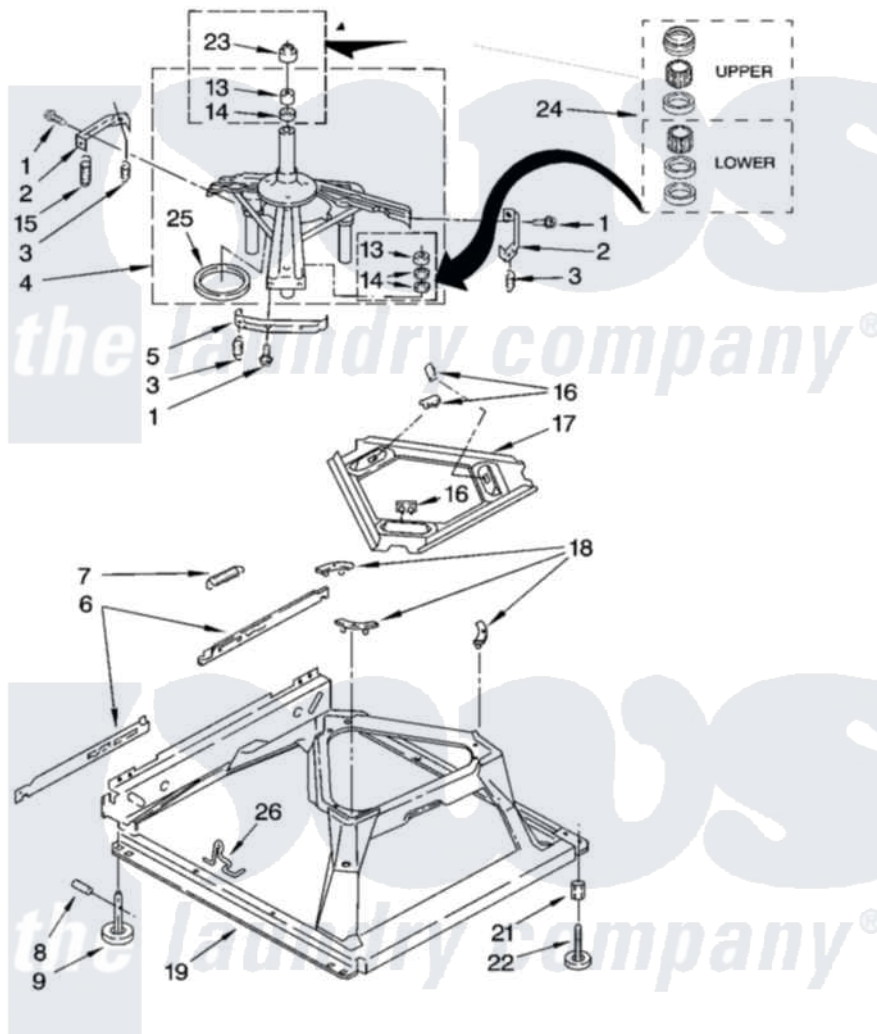

# Whirlpool LXR7244PT3 05 - MACHINE BASE PARTS

## MACHINE BASE PARTS

For Models: LXR7244PQ3, LXR7244PT3  
(Designer White) (Biscuit)

8

8180834

[Whirlpool Residential Whirlpool LXR7244PT3 Washer Parts](#) Parts Diagram 05 - MACHINE BASE PARTS  
Click on the part number to view part

Item	Original Part Number	Replaced By	Status	Part Description
1	<a href="#">3400076</a>			Screw, Bracket Mounting
2	<a href="#">64067</a>			Bracket, Spring Outer
3	<a href="#">63907</a>			Spring, Suspension
4	8575214	<a href="#">280184</a>		Support
5	<a href="#">64065</a>			Bracket, Spring Outer
6	<a href="#">63466</a>			Link, Leveling Mechanism
7	62597	<a href="#">8316845</a>		Spring
8	<a href="#">62837</a>			Pin, Knurled
9	62596	<a href="#">285244</a>		Feet-Leveling
13	3347047	<a href="#">8546455</a>		Bearing, Centerpost
14	357409	<a href="#">359449</a>		Seal, Agitator Shaft
15	8534035	<a href="#">285901</a>		Spring
16	62568	<a href="#">285219</a>		Pad
17	<a href="#">3946509</a>			Plate, Suspension
18	3363660	<a href="#">285744</a>		Pad
19	3946512	<a href="#">285771</a>		Base

21	<a href="#">3359452</a>		Nut, Lock
22	389102	<a href="#">W10001130</a>	Foot, Leveling
23	<a href="#">8577376</a>		Seal, Centerpost
24	<a href="#">285203</a>		Centerpost Bearing Kit
25	<a href="#">63134</a>		Ring, Sound Deadening
26	63806	<a href="#">W10145155</a>	Retainer, Suspension Spring