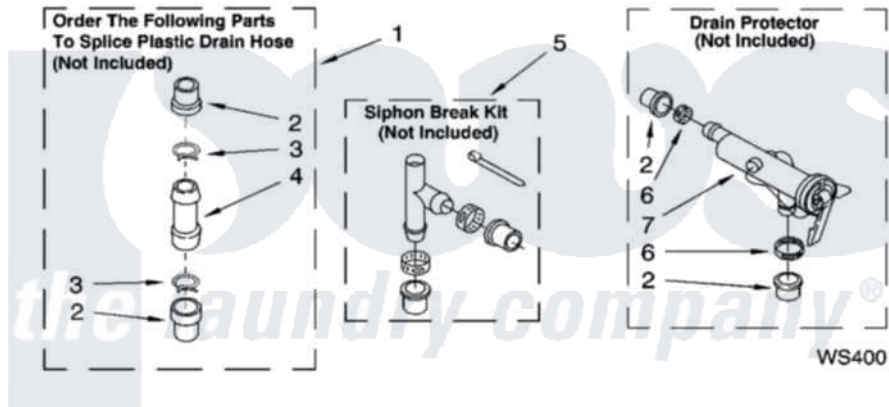

**WATER SYSTEM PARTS**

For Models: LXR7244PQ3, LXR7244PT3  
(Designer White) (Biscuit)

8180834

11

[Whirlpool Residential Whirlpool LXR7244PT3 Washer Parts](#) Parts Diagram 07 - WATER SYSTEM PARTS  
Click on the part number to view part

Item	Original Part Number	Replaced By	Status	Part Description
1	<a href="#">285442</a>			Water System Parts
2	<a href="#">285321</a>			Water System Parts
3	370447	<a href="#">285655</a>		Clamp, Hose
4	<a href="#">16272</a>			Connector, Straight
5	<a href="#">285320</a>			Water System Parts
6	65349	<a href="#">285655</a>		Clamp, Hose
7	<a href="#">367031</a>			Water System Parts