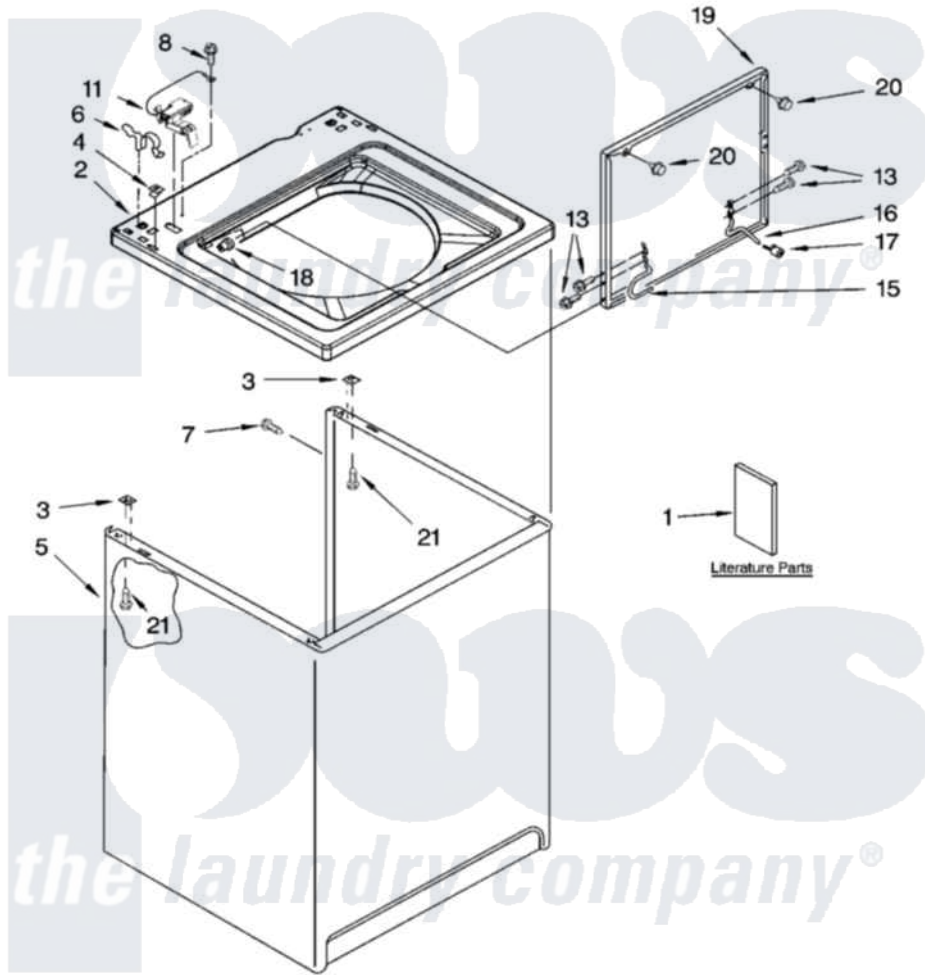

Whirlpool LXR7244PT4 01 - TOP AND CABINET PARTS

TOP AND CABINET PARTS

For Models: LXR7244PQ4, LXR7244PT4
(Designer White) (Biscuit)

AUTOMATIC
WASHER

11-05 Litho in U.S.A. (dtd)

1

Part No. 8180964 Rev. A

[Whirlpool Residential Whirlpool LXR7244PT4 Washer Parts](#) Parts Diagram 01 - TOP AND CABINET PARTS

[Click on the part number to view part](#)

Item	Original Part Number	Replaced By	Status	Part Description
1	3958075		Not Available	Installation Instructions
"	3955901		Not Available	Feature Sheet
"	8578232		Not Available	Use & Care Guide
"	3957466		Not Available	Energy Guide
"	8541941		Not Available	Wiring Diagram
"	N/A		Not Available	Following May Be Purchased
"	N/A		Not Available	DO-IT-YOURSELF REPAIR MANUALS
"	4313896			Do-It-Yourself Repair Manuals
2	8318068			Top
"	8318070			Top
3	62750			Spacer, Cabinet To Top (4)
4	357213			Nut, Push-In
5	63424			Cabinet
"	3954357			Cabinet
6	62780			Clip, Top And Cabinet And Rear Panel

7	3357011	308685	Side Trim)
8	3351614		Screw, Gearcase Cover Mounting
11	8318084		Switch, Lid
13	3351355	W10119828	Screw, Lid Hinge Mounting
15	8318088		Hinge, Lid
16	54583		Hinge, Lid
17	19119		Bumper, Lid Hinge
18	21258		Bearing, Lid Hinge
19	8542383	W10193857	Lid
"	8542385	3957521	Lid
20	9724509		Bumper, Lid
21	3390631		Screw, 10-16 X 3/8