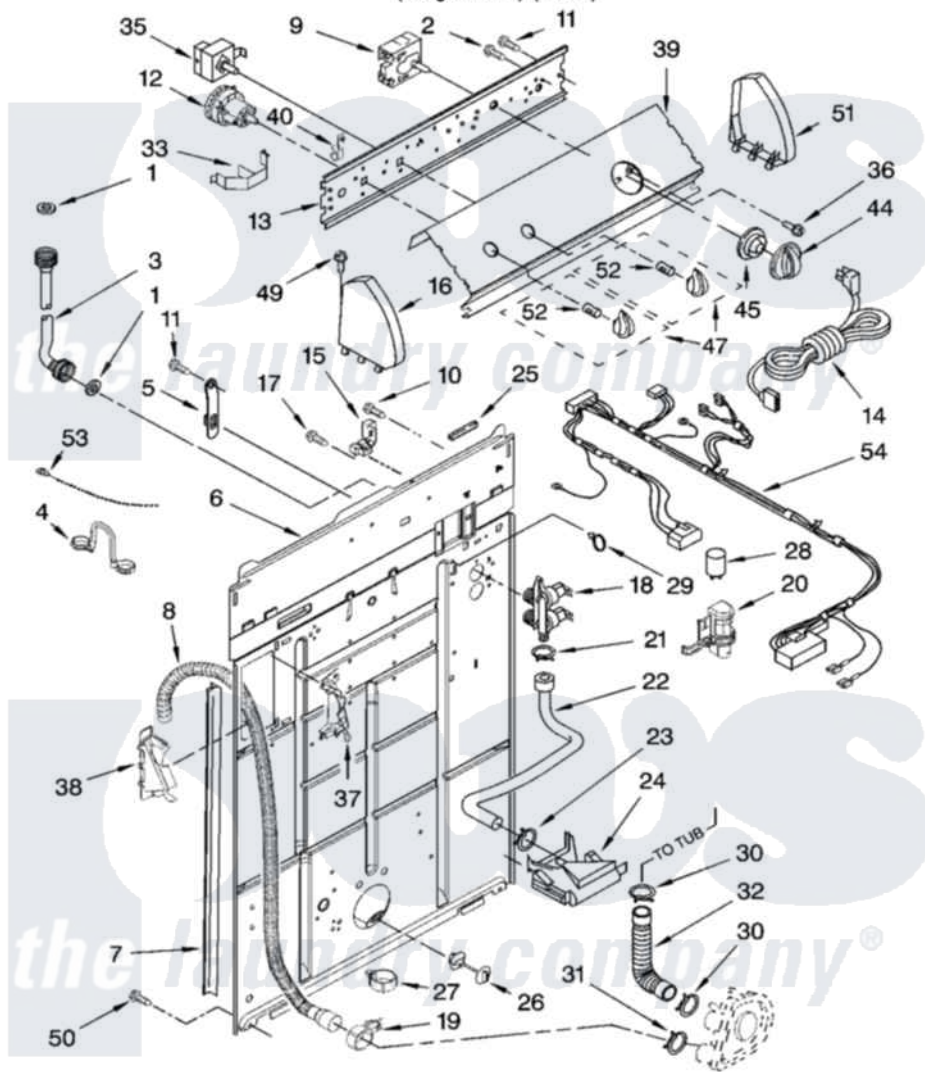

Whirlpool LXR7244PT4 02 - CONTROLS AND REAR PANEL PARTS

CONTROLS AND REAR PANEL PARTS

For Models: LXR7244PQ4, LXR7244PT4
(Designer White) (Biscuit)

8180064

3

Whirlpool Residential Whirlpool LXR7244PT4 Washer Parts Parts Diagram 02 - CONTROLS AND REAR PANEL PARTS
Click on the part number to view part

Item	Original Part Number	Replaced By	Status	Part Description
1	3976300	16123		Washer Inlet-Hose Miscellaneous Parts Must be Ordered Separately.
2	3400073			Screw, Ground
3	8571377	89503		Hose-Inlet
"	8571378	89503		Hose-Inlet
4	8541672	8577378		U-Bend, Drain Hose
5	8568314			Strap, Console
6	8318015			Panel, Rear
7	62747			Pad, Rear Panel
8	8559373	W10096921		Drain Hose Assembly
9	8541939			Timer, Control
10	3351614			Screw, Gearcase Cover Mounting
11	90767			Screw, 8A X 3/8 HeX Washer Head Tapping
12	3366847	W10337780		Switch-WL
13	3948608			Bracket, Control