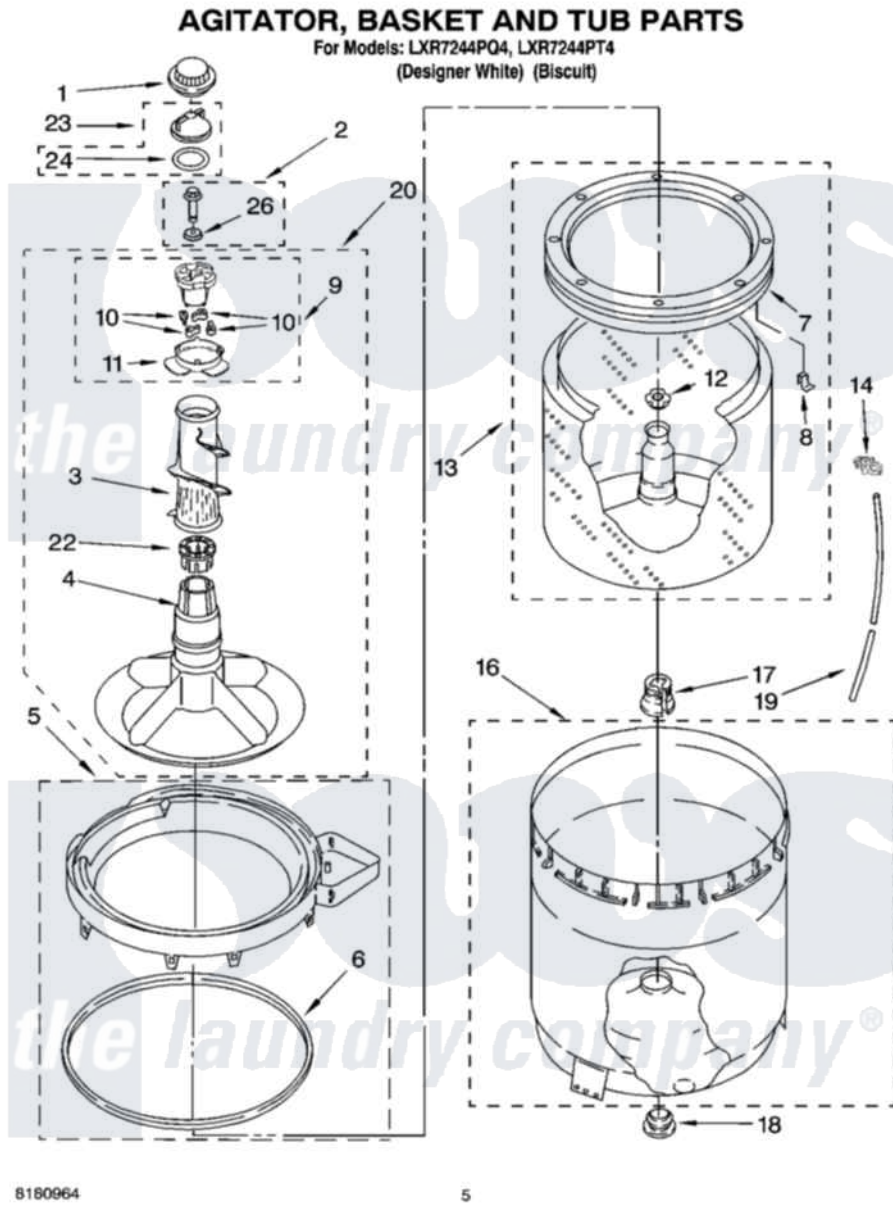

Whirlpool LXR7244PT4 03 - AGITATOR, BASKET AND TUB PARTS

Whirlpool Residential Whirlpool LXR7244PT4 Washer Parts Parts Diagram 03 - AGITATOR, BASKET AND TUB PARTS
Click on the part number to view part

Item	Original Part Number	Replaced By	Status	Part Description
1	3355758			Cap, Agitator
2	358237			Screw And Washer
3	3349019			Auger, Agitator
4	3350830			Agitator
5	3360611			Tub Ring And Gasket Assembly
6	3359586			Gasket, Tub Ring
7	3956205			Balance Ring
8	8519815			Clip, Balance Ring
9	3363663	285811		Cam-Agitator
10	3366877	80040		Dog-Agitator
11	3363661			Bearing, Driven Cam
12	21366			Nut, Spanner
13	3956206	3956207		Basket And Balance Ring
14	2219077			Clip, Pressure Switch Hose
16	63125			Tub
17	389140			Tub Block, Basket Drive

18	383727		Gasket, Centerpodt
19	3347780	353244	Hose, Pressure Switch
20	3350829	285574	Large Ring
22	3350389	285587	Washer
23	3354733	W10074580	Cap, Barrier
24	3348855	W10072840	Fabric Softener
26	3949550		Washer