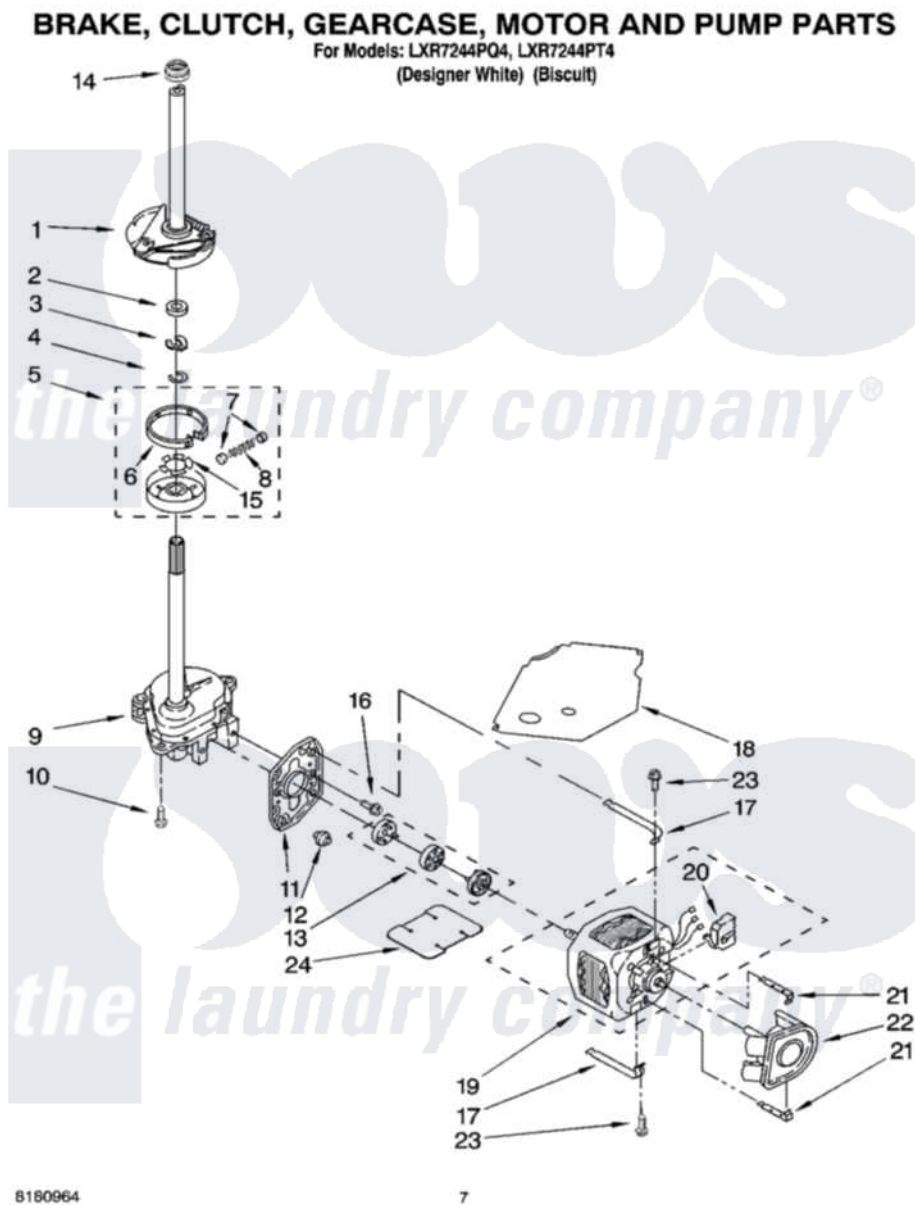

# Whirlpool LXR7244PT4 04 - BRAKE, CLUTCH, GEARCASE, MOTOR AND PUMP PARTS

Whirlpool [Residential Whirlpool LXR7244PT4 Washer Parts](#) Parts Diagram 04 - BRAKE, CLUTCH, GEARCASE, MOTOR AND PUMP PARTS

[Click on the part number to view part](#)

Item	Original Part Number	Replaced By	Status	Part Description
1	388951	<a href="#">285792</a>		Basketdrive
2	<a href="#">63292</a>			Washer, Spin Tube Thrust
3	62697	<a href="#">W10080230</a>		Ring, Spin Tube Support
4	63283	<a href="#">285353</a>		Ring
5	3951311	<a href="#">285785</a>		Clutch
6	3951308	<a href="#">285790</a>		Lining
7	<a href="#">62646</a>			Cap, Clutch Spring
8	<a href="#">3946792</a>			Spring And Damper Assembly
9	3360630	<a href="#">3360629</a>		Gearcase
10	3357334	<a href="#">3400516</a>		Screw Anti-Rattle
11	<a href="#">62611</a>			Plate, Motor Mount To Gearcase
12	<a href="#">62691</a>			Grommet, Motor
13	285753	<a href="#">285753A</a>		Coupling
14	<a href="#">8577374</a>			Seal, Centerpost

15	<a href="#">3355454</a>		Clip, Main Drive
16	<a href="#">3400516</a>		Screw Anti-Rattle
17	3349637	<a href="#">W10086010</a>	Retainer, Motor
18	<a href="#">3362089</a>		Shield, Tub To Motor
19	8528158	<a href="#">661600</a>	Motor, Main Drive
20	<a href="#">3952056</a>		Switch, Main Drive Motor
21	<a href="#">8546127</a>		Retainer, Pump
22	<a href="#">3363394</a>		Pump
23	3387485	<a href="#">273556</a>	Screw, 10-16 X 5/8
24	<a href="#">3946532</a>		Shield, Motor