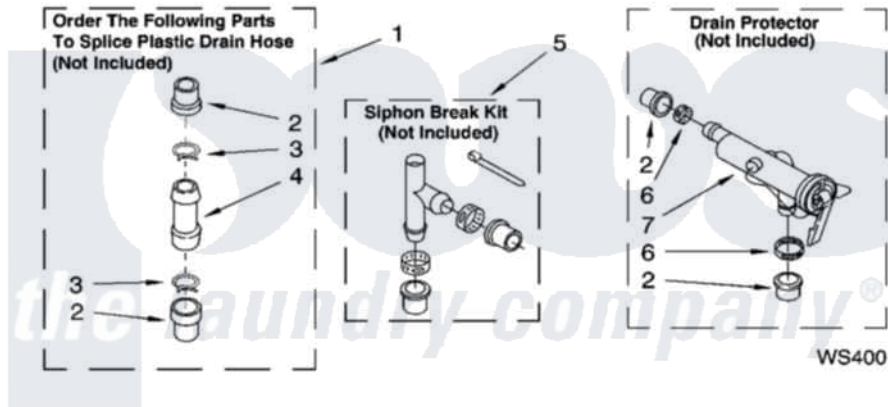

WATER SYSTEM PARTS

For Models: LXR7244PQ4, LXR7244PT4
(Designer White) (Biscuit)

8180064

11

[Whirlpool Residential Whirlpool LXR7244PT4 Washer Parts](#) Parts Diagram 07 - WATER SYSTEM PARTS
Click on the part number to view part

Item	Original Part Number	Replaced By	Status	Part Description
1	285442			Water System Parts
2	285321			Water System Parts
3	370447	285655		Clamp, Hose
4	16272			Connector, Straight
5	285320			Water System Parts
6	65349	285655		Clamp, Hose
7	367031			Water System Parts