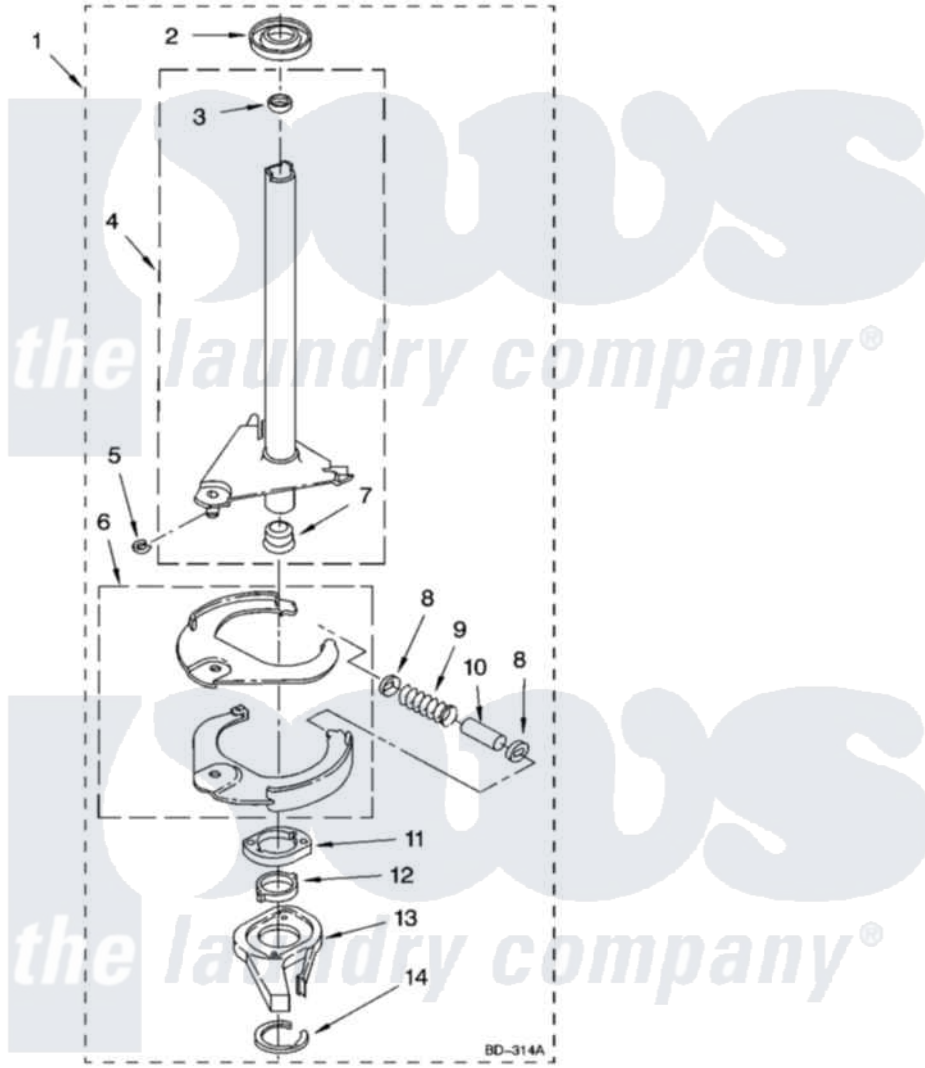

Whirlpool LXR7244PT4 08 - BRAKE AND DRIVE TUBE PARTS

BRAKE AND DRIVE TUBE PARTS

For Models: LXR7244PQ4, LXR7244PT4
(Designer White) (Biscuit)

12

8180964

Whirlpool [Residential Whirlpool LXR7244PT4 Washer Parts](#) Parts Diagram 08 - BRAKE AND DRIVE TUBE PARTS
Click on the part number to view part

Item	Original Part Number	Replaced By	Status	Part Description
1	388951	285792		Basketdrive
2	62658			Ring, Thrust
3	356427			Seal, Spin Pinion
4	64027	64208		Tube-Spin
5	64035	W10083190		Ring, Retaining
6	64232	285438		Shoe-Brake
7	62703	8546462		"T" Bearing, Spin Tube
8	3353956	285658		Sleeve
9	62647		Not Available	Spring, Brake
10	3355360	285658		Sleeve
11	661516	8546461		Cam, Brake Release
12	63022			Sleeve, Cam
13	64194	285790		Lining
14	90368	W10083200		Ring, Retaining
"	N/A		Not Available	FOLLOWING PARTS NOT ILLUSTRATED
"	285208			Lubricant