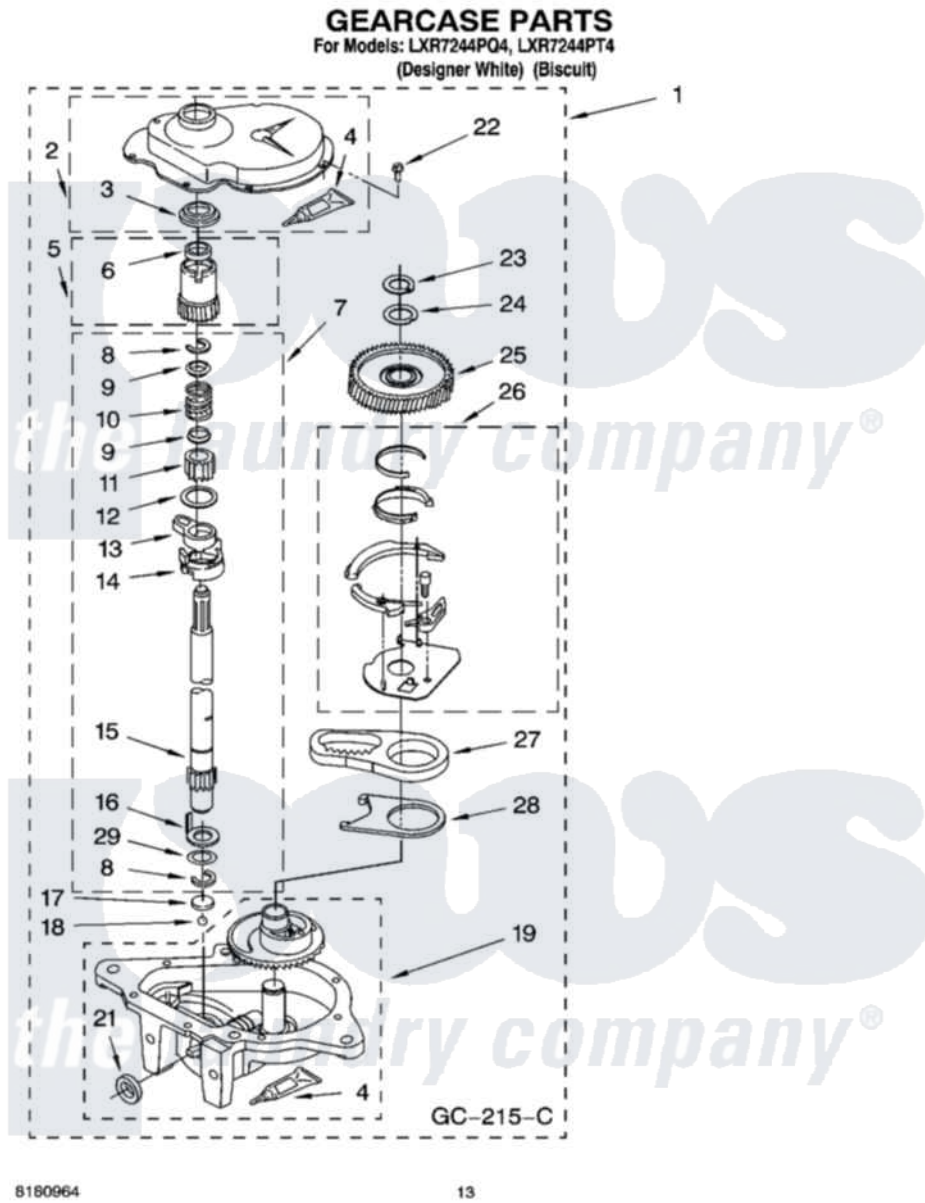

Whirlpool LXR7244PT4 09 - GEARCASE PARTS, OPTIONAL PARTS

Whirlpool Residential Whirlpool LXR7244PT4 Washer Parts Parts Diagram 09 - GEARCASE PARTS, OPTIONAL PARTS

Click on the part number to view part

Item	Original Part Number	Replaced By	Status	Part Description
1	3360630	3360629		Gearcase
2	285202			Cover, Gearcase
3	3349985			Seal, Gearcase Cover
4	285195			Sealer Sealer, Gasket
5	63320	285362		Gear and Pinion
6	356427			Seal, Spin Pinion
7	389387			Shaft, Agitator
8	90369		Not Available	Ring, Retaining (2)
9	62677			Retainer, Spring
10	62676			Spring, Agitator
11	63273	285509		Shaft, Agitator
12	62619			Washer, Agitator Gear
13	62580	285206		Cam-Agitator
14	62581	285206		Cam-Agitator
15	285509			Shaft, Agitator
16	62618			Washer, Cam Thrust

17	16018	285205	Bearing
18	85529	285205	Bearing
19	389230	285515	Gearcase
21	285352		Seal Kit, Thrust Plug
22	3351614		Screw, Gearcase Cover Mounting
23	3362552	285765	Ring-Retr
24	285735	285766	Washer Kit, Thrust
25	62570	285362	Gear and Pinon
26	388253	999516	Shelf-Glas
27	3349296	8546456	Rack, Connecting
28	62621		Actuator, Shift
29	388815		Washer, Intermediate 1 3976263 Miscellaneous Parts Bag 2 3976300 Washer, Inlet Hose 3 3366913 Clamp, Hose
	72017		Paint, Touch-Up
"	4392899		Paint, Touch-Up
"	350938		Paint, Pressurized Spray B
"	350930		Paint, Pressurized Spray B
"	4392901		Paint, Pressurized Spray
"	799344		Paint, Touch-Up)
"	4392900		Paint, Bulk)
"	N/A	Not Available	OIL
"	350572		Oil
"	N/A	Not Available	LUBRICANT
"	285208		Lubricant
"	N/A	Not Available	SEALER
"	285195		Sealer Sealer, Gasket
"	N/A	Not Available	ACCESSORY PARTS
"	63580		Dispenser, Fabric Softener
"	367031		Water System Parts
"	285320		Water System Parts