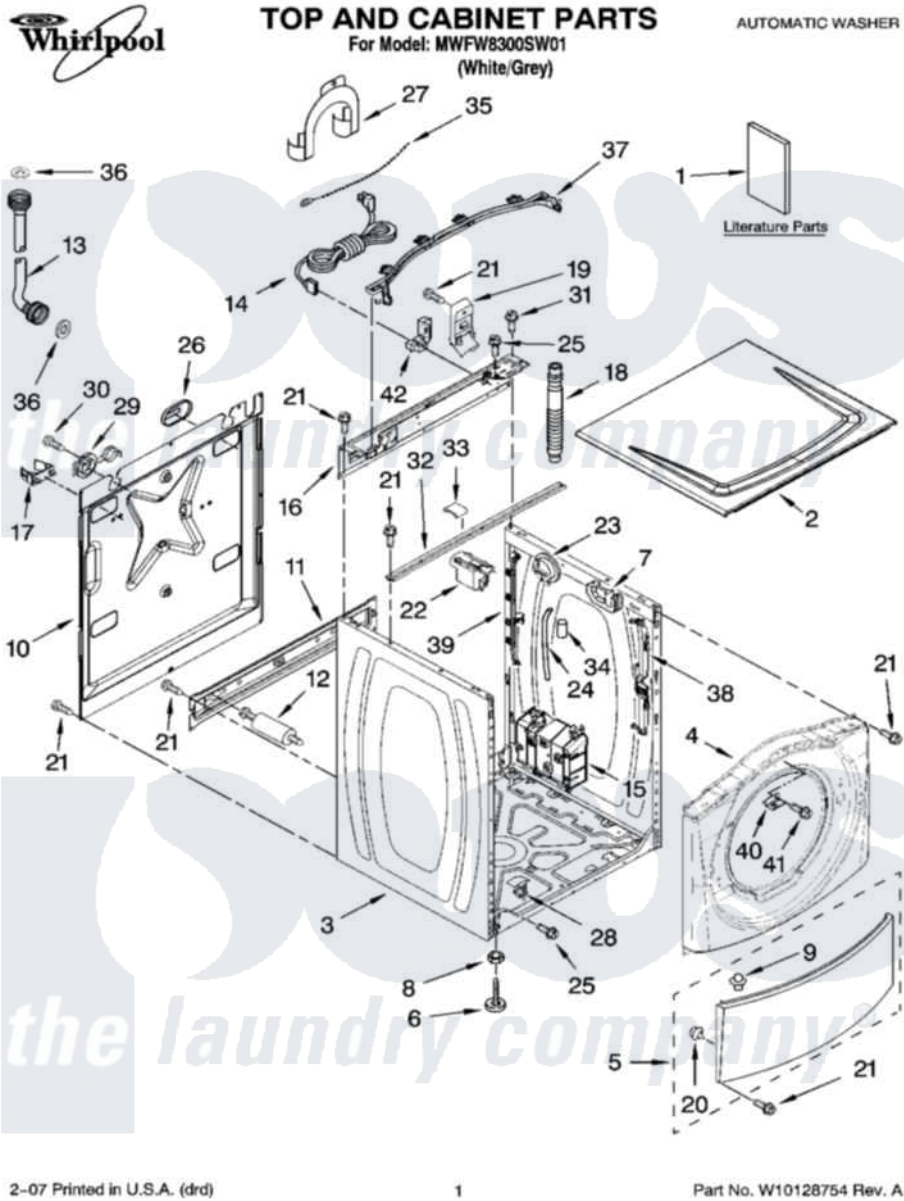

Whirlpool MFW8300SW01 01 - TOP AND CABINET PARTS

Whirlpool [Residential Whirlpool MFW8300SW01 Washer Parts](#) Parts Diagram 01 - TOP AND CABINET PARTS
 Click on the part number to view part

Item	Original Part Number	Replaced By	Status	Part Description
1	W10078823		Not Available	Use & Care Guide
"	W10071760			Tech Sheet
"	W10119681		Not Available	Energy Guide
2	8540716	W10303994		Top
3	8540548	W10410294		Cabinet
4	8540572	8540746		Panel
5	8540813	8540664		Toe Panel
6	W10001130			Foot, Levelling
7	8540643			Bracket, Spring
8	3359452			Nut, Lock
9	8518891			Rivet
10	8540582			Panel, Rear
11	8540583	W10189659		Brace, Transport
12	8540199	W10285622		Bolt
13	8571377	89503		Hose-Inlet
"	8571378	89503		Hose-Inlet

14	8182120	8182649	Cord, Power
15	8540135	W10197864	Motor Control Unit
16	8540974		Brace, Rear
17	8540093		Clamp, Tube Transportation
18	8540011	W10114608	Hose, Drain
19	8540607		Retainer, Hose Outlet
20	8540977	238614	Bumper And Isolation
21	W10015090	489442	Screw 3 2217757 Roller, Front
22	8540230	W10339736	Filter, Interference
23	8540224	W10163980	Switch, Pressure
24	8540294		Hose, Pressure Switch
25	8540479		Screw, Grounding
26	8540268		Cover, Transport
27	8540021	W10280024	U-Bend, Drain Hose
28	W10085220		Microswitch
29	8540728	8182699	Grommet, Cord Support
30	8540727	8182201	Screw, 3 X 8 mm
31	8540329		Screw, 8-18 X 7/16
32	8540720		Brace, Top
33	8283273		Damper, Brace
34	2161302	2162499	Sleeve, Suction Line
35	3347868	W10339879	Tie, Cable
36	16123		Washer Inlet-Hose Miscellaneous Parts Must be Ordered Separately.
37	8540290	W10168548	Harness Channel, Top Rear
38	8540288	W10168546	Harness Channel, Side Front
39	8540289	W10168547	Harness Channel, Side Rear
40	8540669		Bracket, Console Retainer
41	8533954	98006631	Screw
42	W10110676	8182635	Strain Relief