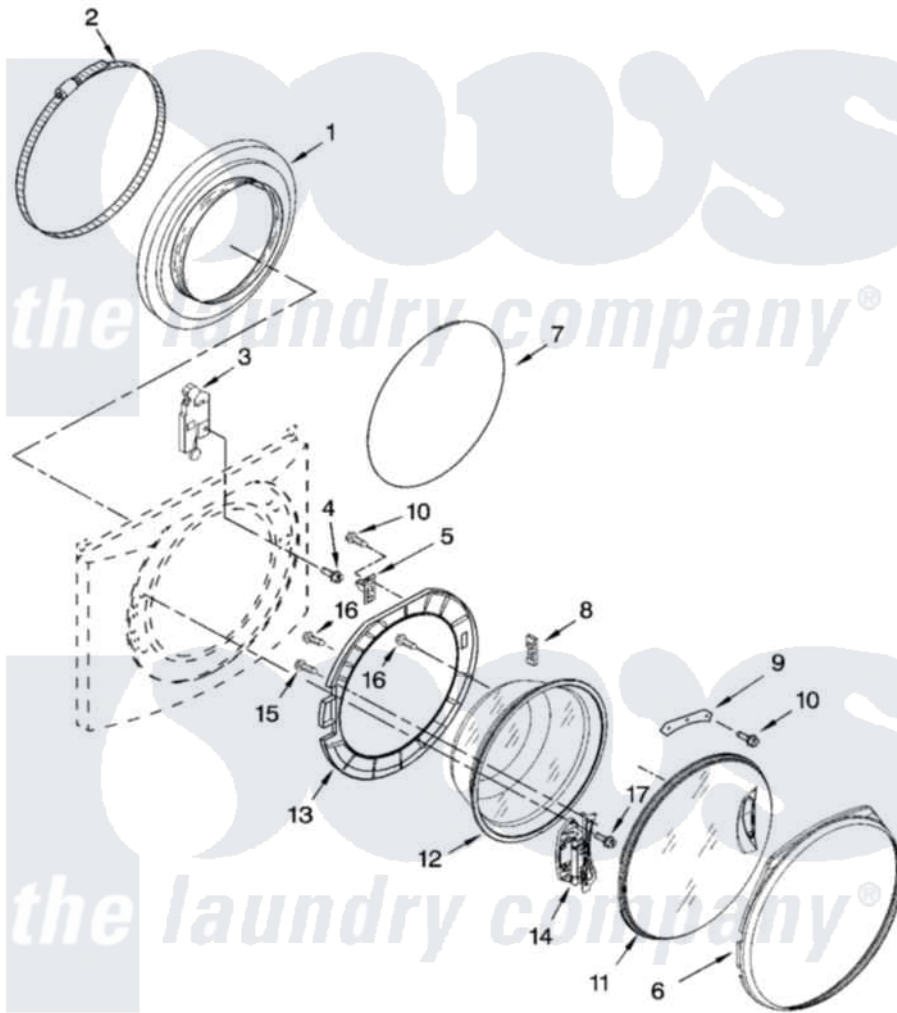

Whirlpool MFW8300SW01 02 - DOOR AND LATCH PARTS

DOOR AND LATCH PARTS

For Model: MFW8300SW01
(White/Grey)

W10128754

3

Whirlpool [Residential Whirlpool MFW8300SW01 Washer Parts](#) Parts Diagram 02 - DOOR AND LATCH PARTS
Click on the part number to view part

Item	Original Part Number	Replaced By	Status	Part Description
1	8540952	W10111435		Bellow
2	8540108			Clamp, Bellow To Tub
3	8540772	W10253483		Lock, Door
4	8540725			Screw
5	8540221	W10111148		Strike
6	8540533			Trim Ring, Outer Door
7	8540107	W10217563		Clamp, Bellow To Front Panel
8	8540115			Clamp, Support
9	8540114			Clamp, Glass
10	8540513	8182214		Screw
11	8540588			Frame, Door Front Assembly
12	8540428	W10388315		Glass, Door
13	8540891	W10138523		Frame, Door Back Support
14	8540416	W10118967		Hinge, Door
15	8540284	8181660		Screw
16	8540282	8181661		Screw, Actuator