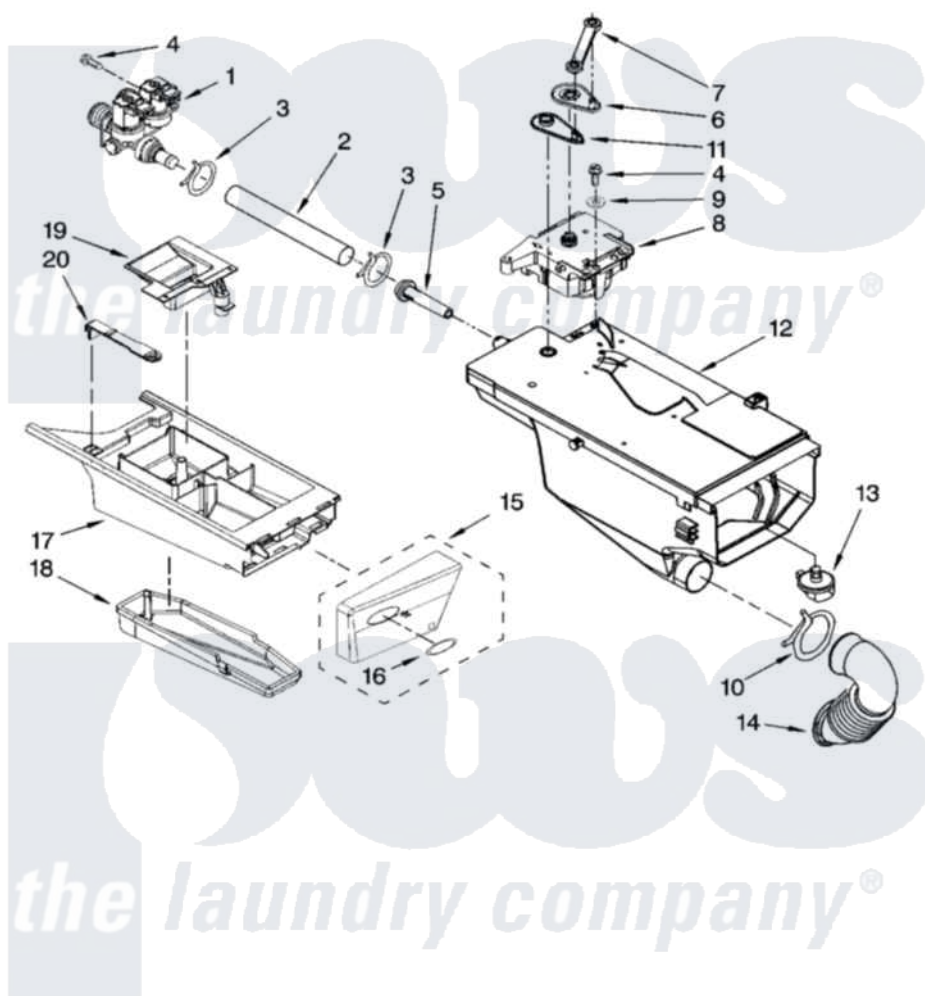

DISPENSER PARTS

For Model: MFW8300SW01
(White/Grey)

W10128754

5

Whirlpool [Residential Whirlpool MFW8300SW01 Washer Parts](#) Parts Diagram 04 - DISPENSER PARTS
Click on the part number to view part

Item	Original Part Number	Replaced By	Status	Part Description
1	8540751			Valve, Water Inlet
2	8540065			Hose, Valve To Dispenser
3	370450	596669		Clamp, Manifold
4	8540282	8181661		Screw, Actuator
5	8540042	8183181		Nozzle, Inlet
6	8540393			Cam, Actuator
7	8540394			Lever, Water Distribution
8	8540041	W10143586		Actuator
9	VS611	8526417		Washer
10	8281276			Clamp, Hose
11	8540395			Connection, Lever
12	8540058			Dispenser
13	8540053			Nozzle, Distribution
14	8540063			Hose, Dispenser To Tub
15	8571947			Handle, Drawer
16	8303811			Badge, Assembly