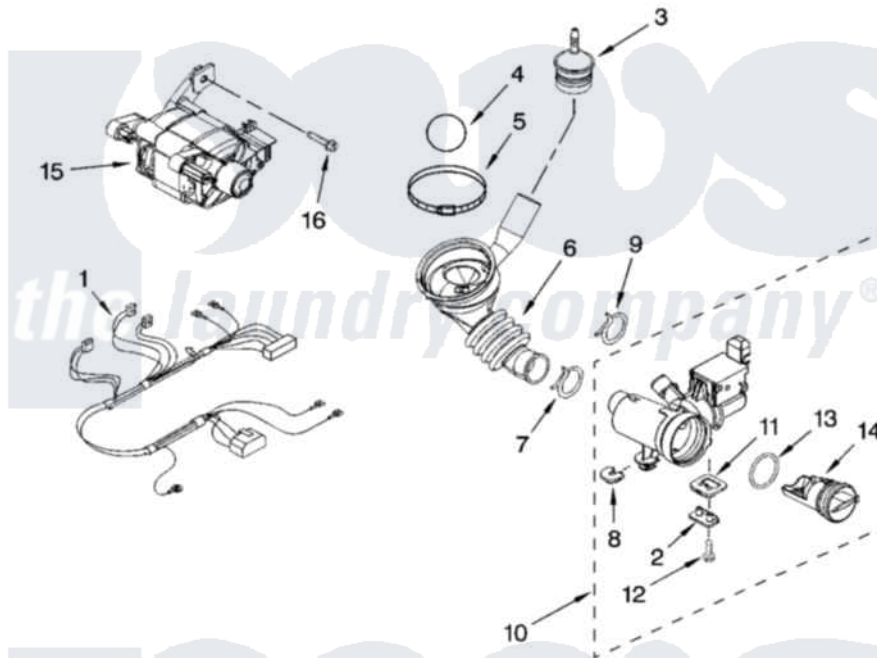

# Whirlpool MFW8300SW01 05 - PUMP AND MOTOR PARTS

## PUMP AND MOTOR PARTS

For Model: MFW8300SW01  
(White/Grey)

6

W10128754

Whirlpool [Residential Whirlpool MFW8300SW01 Washer Parts](#) Parts Diagram 05 - PUMP AND MOTOR PARTS

[Click on the part number to view part](#)

Item	Original Part Number	Replaced By	Status	Part Description
1	8540704	<a href="#">W10166995</a>		Harness, Motor
2	<a href="#">8540033</a>			Cap, Right Foot
3	8540180	<a href="#">W10405608</a>		Air Trap
4	<a href="#">8540013</a>			Ball
5	<a href="#">8540008</a>			Clamp
6	<a href="#">8540012</a>			Hose, Tub To Pump
7	370448	<a href="#">616099</a>		Clamp
8	<a href="#">W10034820</a>			Foot, Rubber
9	<a href="#">356138</a>			Clamp, Hose
10	8540024	<a href="#">W10130913</a>		Pump
11	<a href="#">W10034830</a>			Foot, Rubber
12	<a href="#">8533964</a>			Screw, 10-16 X 1.25
13	8540025	<a href="#">W10130913</a>		Pump
14	8540996	<a href="#">W10130913</a>		Pump
15	8540133	<a href="#">W10140579</a>		Motor, Drive
16	<a href="#">8540134</a>			Bolt, Motor