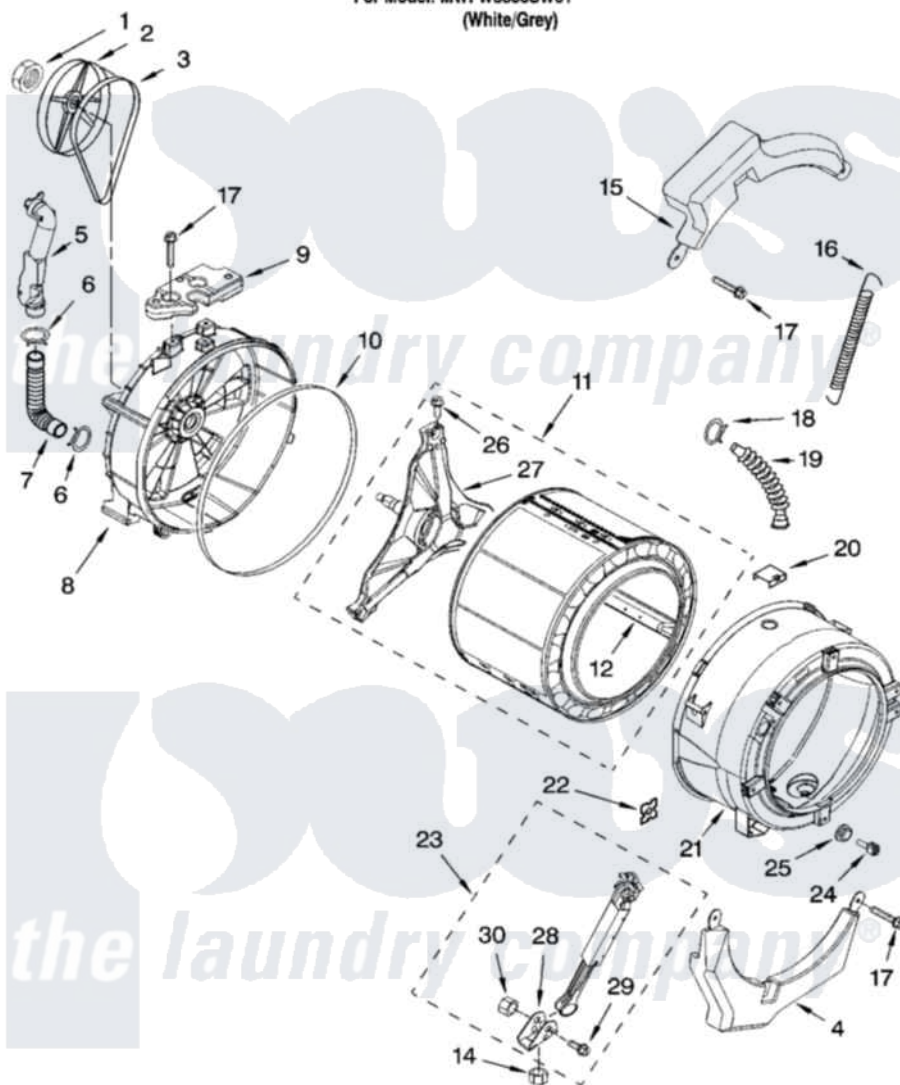

Whirlpool MFW8300SW01 06 - TUB AND BASKET PARTS, OPTIONAL PARTS (NOT INCLUDED)

TUB AND BASKET PARTS

For Model: MFW8300SW01
(White/Grey)

W10128754

7

Whirlpool [Residential Whirlpool MFW8300SW01 Washer Parts](#) Parts Diagram 06 - TUB AND BASKET PARTS, OPTIONAL PARTS (NOT INCLUDED).
Click on the part number to view part

Item	Original Part Number	Replaced By	Status	Part Description
1	8533999	W10283361		Nut, Pulley
2	8540088C			Pulley
3	8540101			Belt, Drive
4	8540600	W10200297		Counterwgt
5	8540737	W10112169		Pipe, Ventilation
6	8540010	W10208156		Clamp
7	8540019			Hose, Exhaust
8	W10112658	280251		Tub-Outer
9	8540602			Counterweight, Rear
10	8540090	W10111158		Gasket
11	8540451			Basket, Complete
12	8540456			Baffle, Tub
14	8534084			Nut, Shock Absorber Mounting
15	8540598	W10200296		Counterwgt
16	W10010360	280159		Spring

17	W10094780	W10182109	Screw-Kit
18	3363365		Clamp, Hose
19	8540015		Hose, Exhaust
20	8540092		Clamp, Tub
21	W10112659	280251	Tub-Outer
22	8540072	8182512	Nut, Push-In
23	W10084740	W10480711	Shock-Absr
24	8540226	8181705	Ntc
25	8540766		Seal, Rubber
26	8540382		Screw
27	8540457	W10202464	Crosspiece Assembly
28	8540940		Bracket, Shock Absorber Mounting
29	8540841		Bolt, Shock Brkt.
30	8540842		Nut, Shock Brkt.
	72017		Paint, Touch-Up
"	350938		Paint, Pressurized Spray B
"	350930		Paint, Pressurized Spray B
"	799344		Paint, Touch-Up)
"	BLANK	Not Available	ACCESSORY PARTS
"	285863		Water System Parts