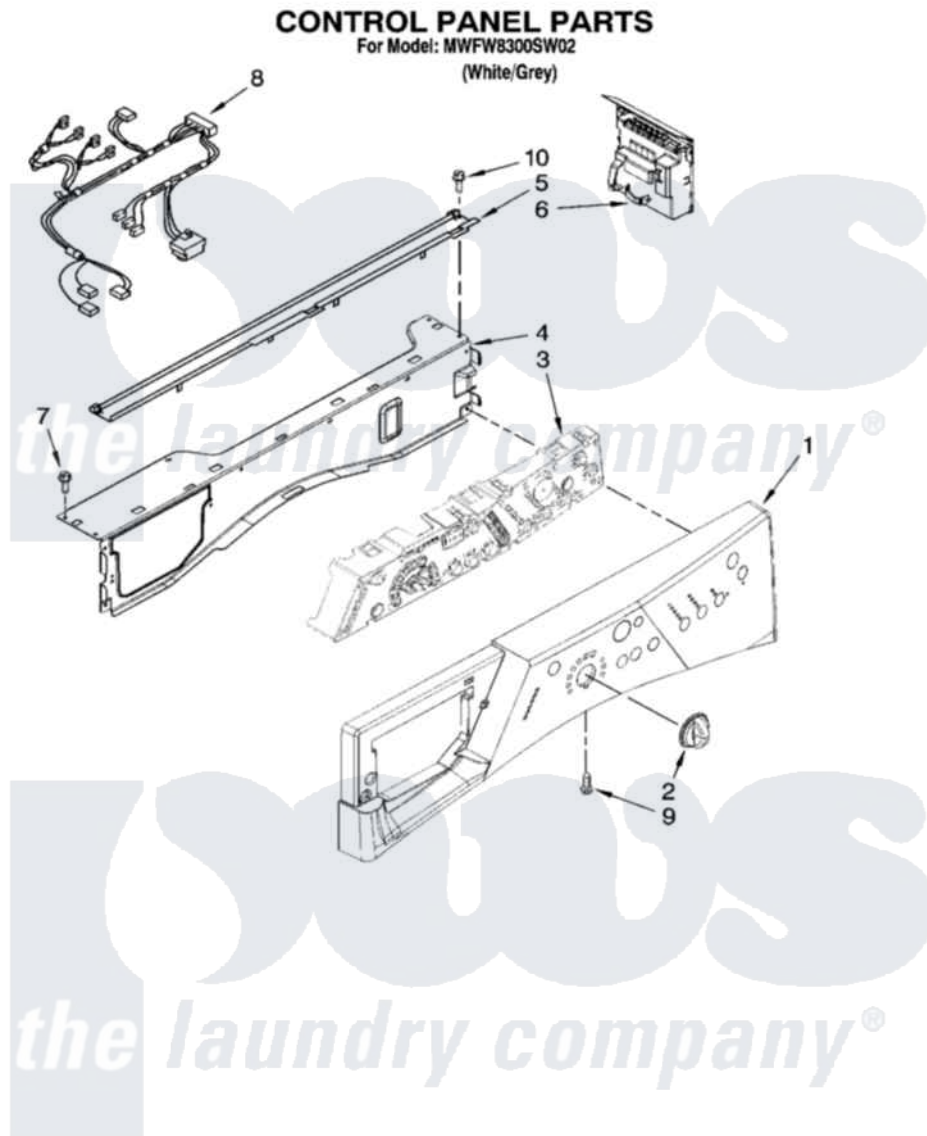

Whirlpool MFW8300SW02 03 - CONTROL PANEL PARTS

Whirlpool [Residential Whirlpool MFW8300SW02 Washer Parts](#) Parts Diagram 03 - CONTROL PANEL PARTS
Click on the part number to view part

Item	Original Part Number	Replaced By	Status	Part Description
1	W10099593			Panel, Control
2	8574963			Knob, Control
3	8571903			User Interface
4	8540558	W10240776		Brace, Top Front
5	8540839			Channel, Water
6	W10110072	W10205839		Control-Elec
7	3390647	488729		Screw
8	W10118622	W10169929		Harness, Wiring
9	8540282	8181661		Screw, Actuator
10	W10015090	489442		Screw 3 2217757 Roller, Front