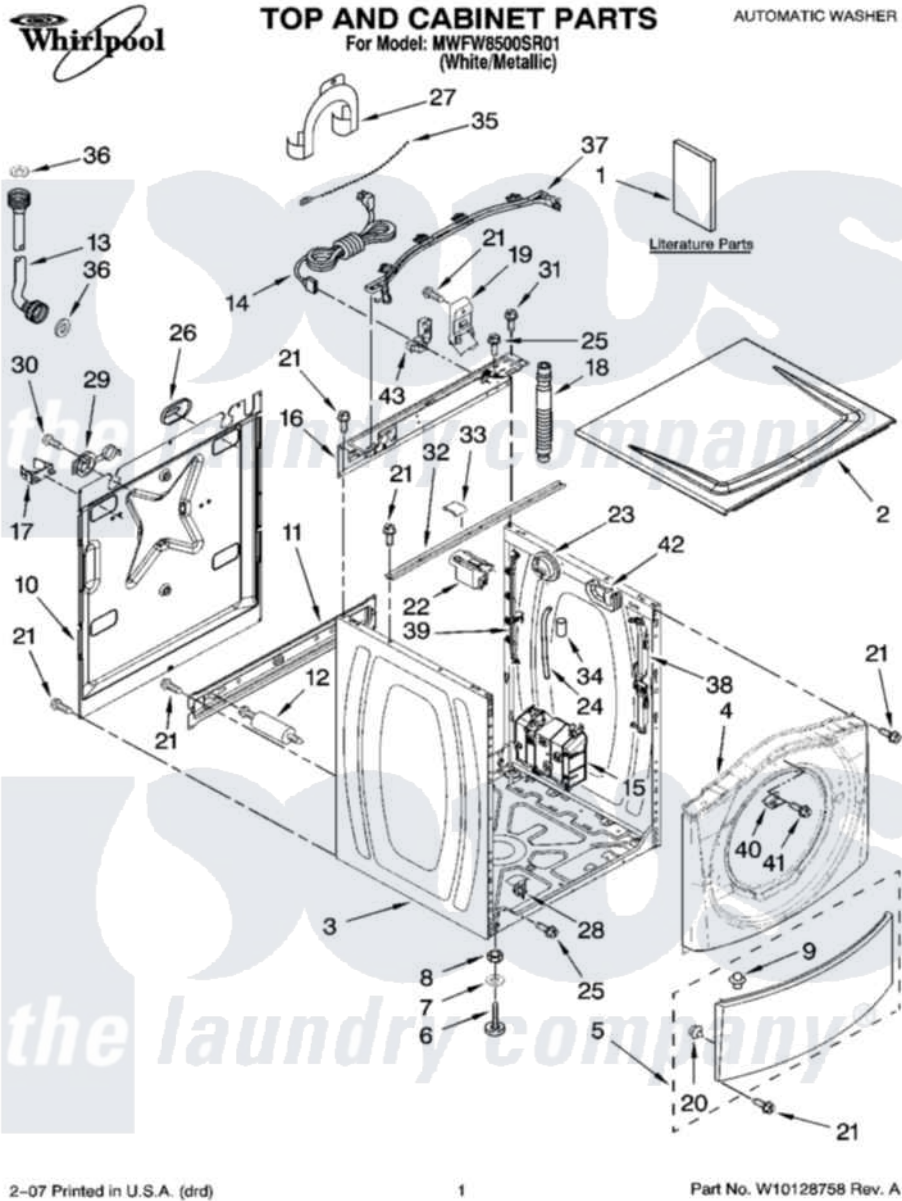

# Whirlpool MFW8500SR01 01 - TOP AND CABINET PARTS

2-07 Printed in U.S.A. (drd)

1

Part No. W10128758 Rev. A

Whirlpool [Residential Whirlpool MFW8500SR01 Washer Parts](#) Parts Diagram 01 - TOP AND CABINET PARTS  
 Click on the part number to view part

Item	Original Part Number	Replaced By	Status	Part Description
1	W10117786		Not Available	Use & Care Guide
"	<a href="#">W10071760</a>			Tech Sheet
"	W10119682		Not Available	Energy Guide
2	8540716	<a href="#">W10303994</a>		Top
3	8540548	<a href="#">W10410294</a>		Cabinet
4	8540572	<a href="#">8540746</a>		Panel
5	8540813	<a href="#">8540664</a>		Toe Panel
6	389102	<a href="#">W10001130</a>		Foot, Levelling
7	<a href="#">487576</a>			Washer, Nylon
8	<a href="#">3359452</a>			Nut, Lock
9	<a href="#">8518891</a>			Rivet
10	<a href="#">8540580</a>			Panel, Rear
11	<a href="#">8540581</a>			Brace, Transport
12	8540199	<a href="#">W10285622</a>		Bolt
13	8571377	<a href="#">89503</a>		Hose-Inlet
"	8571378	<a href="#">89503</a>		Hose-Inlet