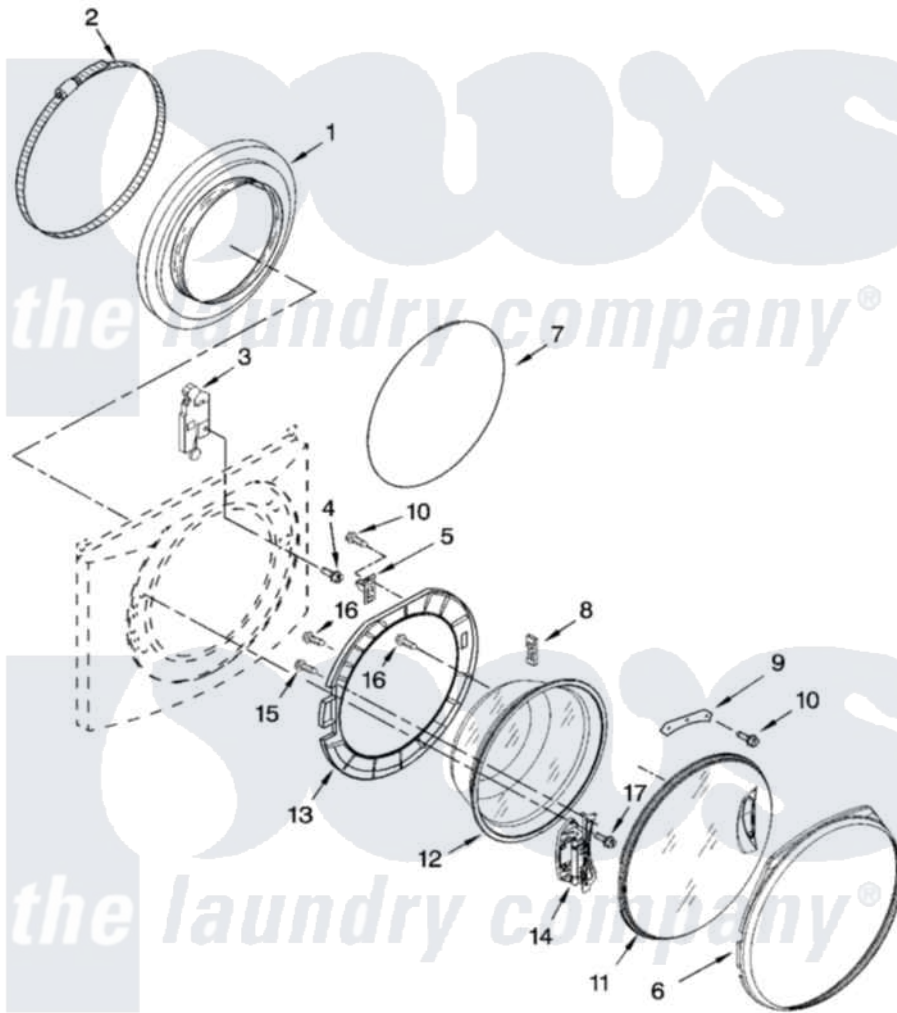

# Whirlpool MFW8500SR01 02 - DOOR AND LATCH PARTS

## DOOR AND LATCH PARTS

For Model: MFW8500SR01  
(White/Metallic)

W10126758

3

Whirlpool Residential Whirlpool MFW8500SR01 Washer Parts Parts Diagram 02 - DOOR AND LATCH PARTS

[Click on the part number to view part](#)

Item	Original Part Number	Replaced By	Status	Part Description
1	8540952	<a href="#">W10111435</a>		Bellow
2	<a href="#">8540108</a>			Clamp, Bellow To Tub
3	8540772	<a href="#">W10253483</a>		Lock, Door
4	<a href="#">8540725</a>			Screw
5	8540221	<a href="#">W10111148</a>		Strike
6	<a href="#">8540859</a>			Trim Ring, Outer Door
7	8540107	<a href="#">W10217563</a>		Clamp, Bellow To Front Panel
8	<a href="#">8540115</a>			Clamp, Support
9	<a href="#">8540114</a>			Clamp, Glass
10	8540513	<a href="#">8182214</a>		Screw
11	<a href="#">8540896</a>			Frame, Door Front Assembly
12	8540428	<a href="#">W10388315</a>		Glass, Door
13	8540891	<a href="#">W10138523</a>		Frame, Door Back Support
14	8540416	<a href="#">W10118967</a>		Hinge, Door
15	8540284	<a href="#">8181660</a>		Screw
16	8540282	<a href="#">8181661</a>		Screw, Actuator