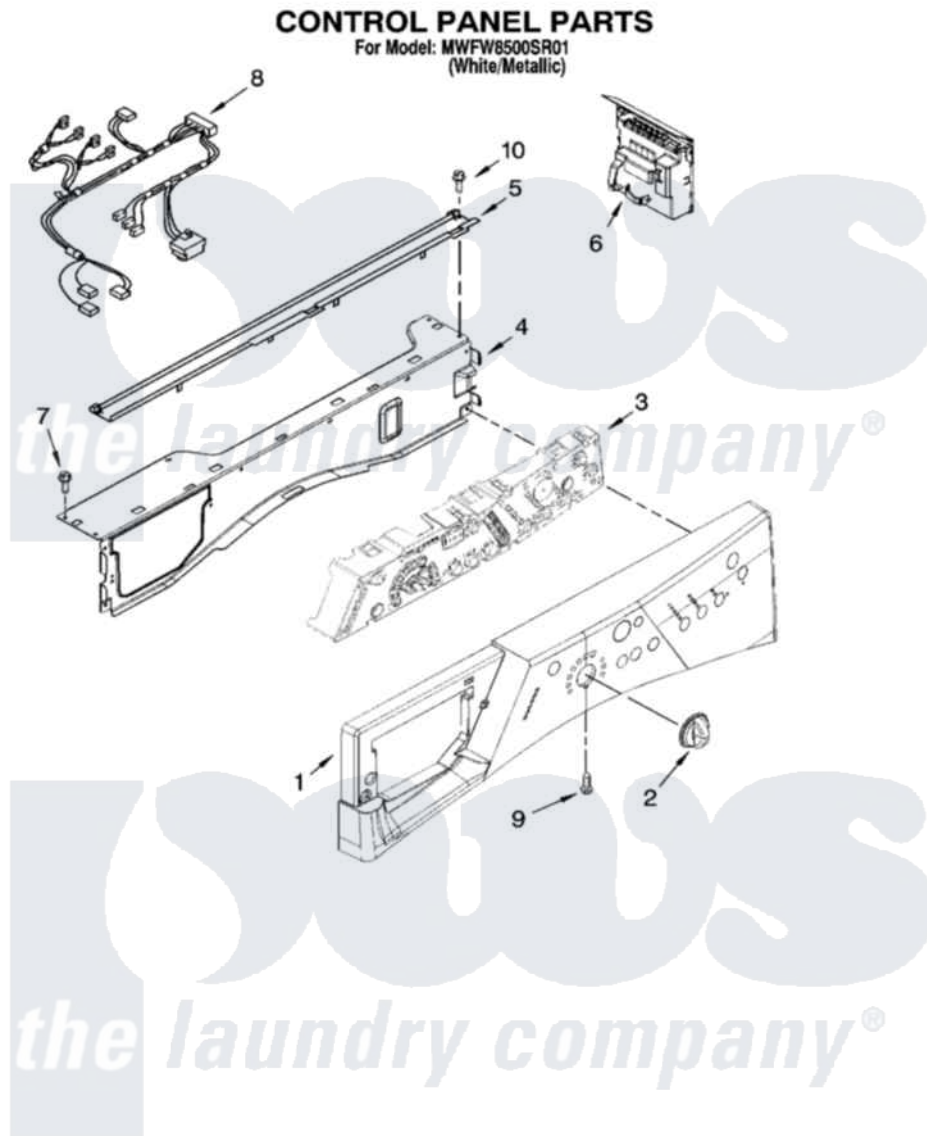

Whirlpool MFW8500SR01 03 - CONTROL PANEL PARTS

4

W10126758

Whirlpool [Residential Whirlpool MFW8500SR01 Washer Parts](#) Parts Diagram 03 - CONTROL PANEL PARTS
Click on the part number to view part

Item	Original Part Number	Replaced By	Status	Part Description
1	W10099592			Panel, Control
2	8574964			Knob, Assembly
3	8574920			User Interface
4	8540558	W10240776		Brace, Top Front
5	8540839			Channel, Water
6	W10022360	W10205841		Control-Elec
7	3390647	488729		Screw
8	8540524	W10184856		Harness, Wiring
9	8540282	8181661		Screw, Actuator
10	W10015090	489442		Screw 3 2217757 Roller, Front