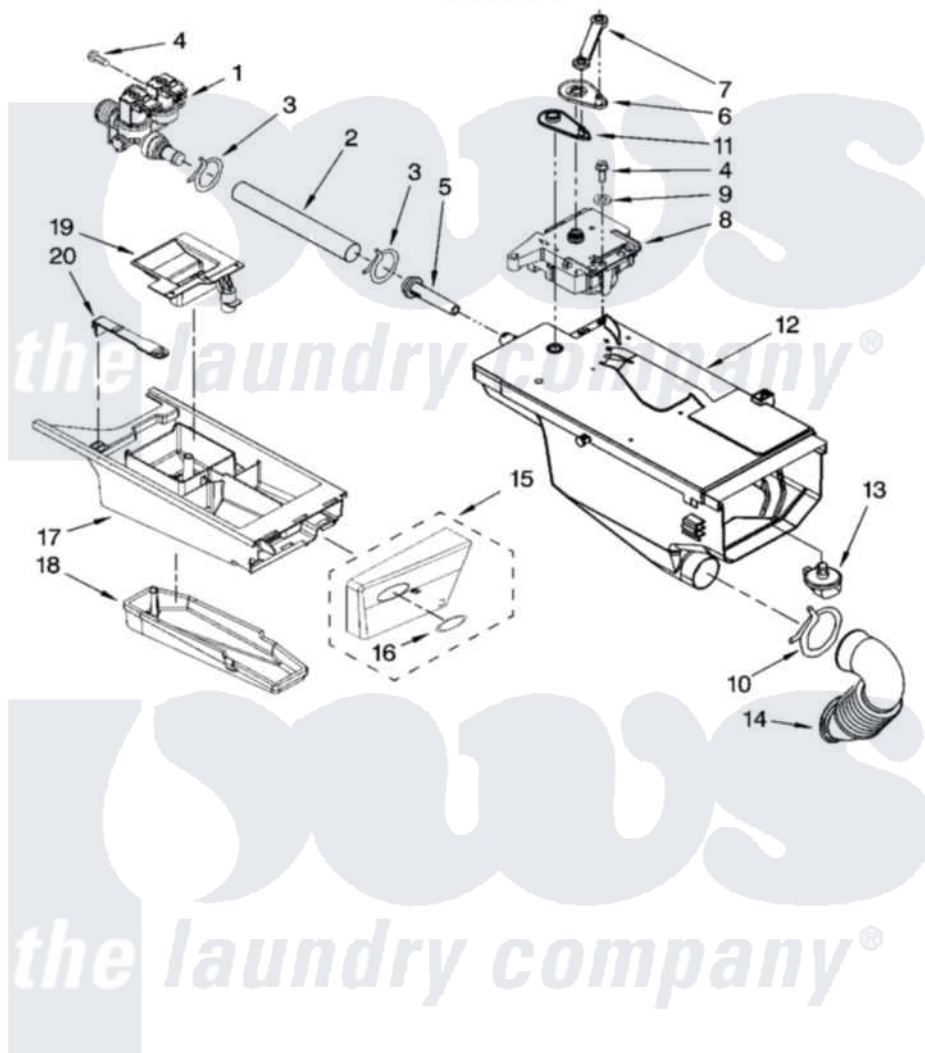

# Whirlpool MFW8500SR01 04 - DISPENSER PARTS

## DISPENSER PARTS

For Model: MFW8500SR01  
(White/Metallic)

W10128758

5

Whirlpool [Residential Whirlpool MFW8500SR01 Washer Parts](#) Parts Diagram 04 - DISPENSER PARTS

[Click on the part number to view part](#)

Item	Original Part Number	Replaced By	Status	Part Description
1	<a href="#">8540751</a>			Valve, Water Inlet
2	<a href="#">8540065</a>			Hose, Valve To Dispenser
3	370450	<a href="#">596669</a>		Clamp, Manifold
4	8540282	<a href="#">8181661</a>		Screw, Actuator
5	8540042	<a href="#">8183181</a>		Nozzle, Inlet
6	<a href="#">8540393</a>			Cam, Actuator
7	<a href="#">8540394</a>			Lever, Water Distribution
8	8540041	<a href="#">W10143586</a>		Actuator
9	VS611	<a href="#">8526417</a>		Washer
10	<a href="#">8281276</a>			Clamp, Hose
11	<a href="#">8540395</a>			Connection, Lever
12	<a href="#">8540058</a>			Dispenser
13	<a href="#">8540053</a>			Nozzle, Distribution
14	<a href="#">8540063</a>			Hose, Dispenser To Tub
15	<a href="#">8574948</a>			Handle, Drawer
16	8529540	<a href="#">8303811</a>		Badge, Assembly