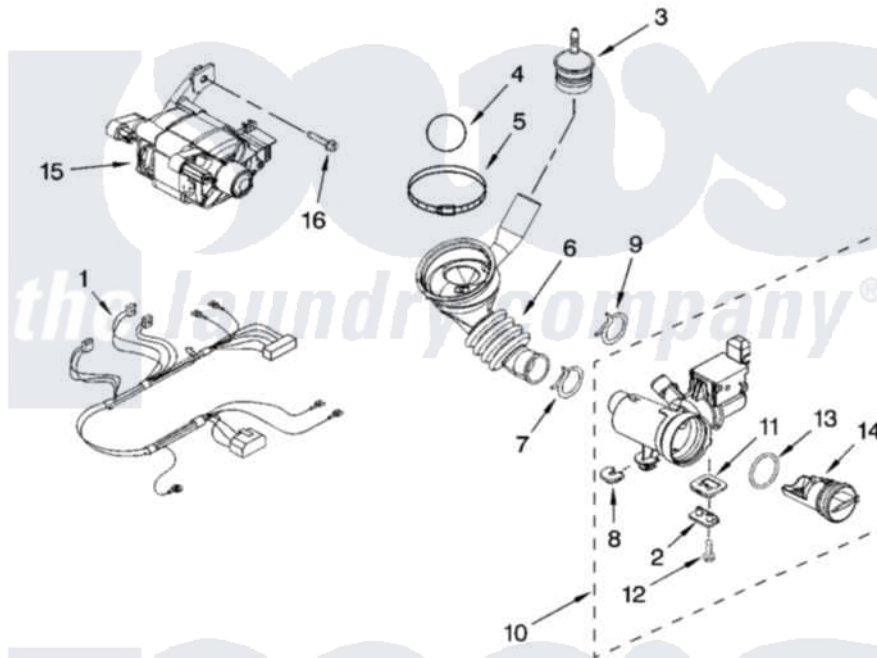

# Whirlpool MFW8500SR01 05 - PUMP AND MOTOR PARTS

## PUMP AND MOTOR PARTS

For Model: MFW8500SR01  
(White/Metallic)

6

W10128758

Whirlpool [Residential Whirlpool MFW8500SR01 Washer Parts](#) Parts Diagram 05 - PUMP AND MOTOR PARTS

[Click on the part number to view part](#)

Item	Original Part Number	Replaced By	Status	Part Description
1	8540525	<a href="#">W10204534</a>		Harns-Wire
2	<a href="#">8540033</a>			Cap, Right Foot
3	8540180	<a href="#">W10405608</a>		Air Trap
4	<a href="#">8540013</a>			Ball
5	<a href="#">8540008</a>			Clamp
6	<a href="#">8540012</a>			Hose, Tub To Pump
7	370448	<a href="#">616099</a>		Clamp
8	<a href="#">W10034820</a>			Foot, Rubber
9	<a href="#">356138</a>			Clamp, Hose
10	8540024	<a href="#">W10130913</a>		Pump
11	<a href="#">W10034830</a>			Foot, Rubber
12	<a href="#">8533964</a>			Screw, 10-16 X 1.25
13	8540025	<a href="#">W10130913</a>		Pump
14	8540996	<a href="#">W10130913</a>		Pump
15	8540625	<a href="#">W10140581</a>		Motor, Drive
16	<a href="#">8540134</a>			Bolt, Motor