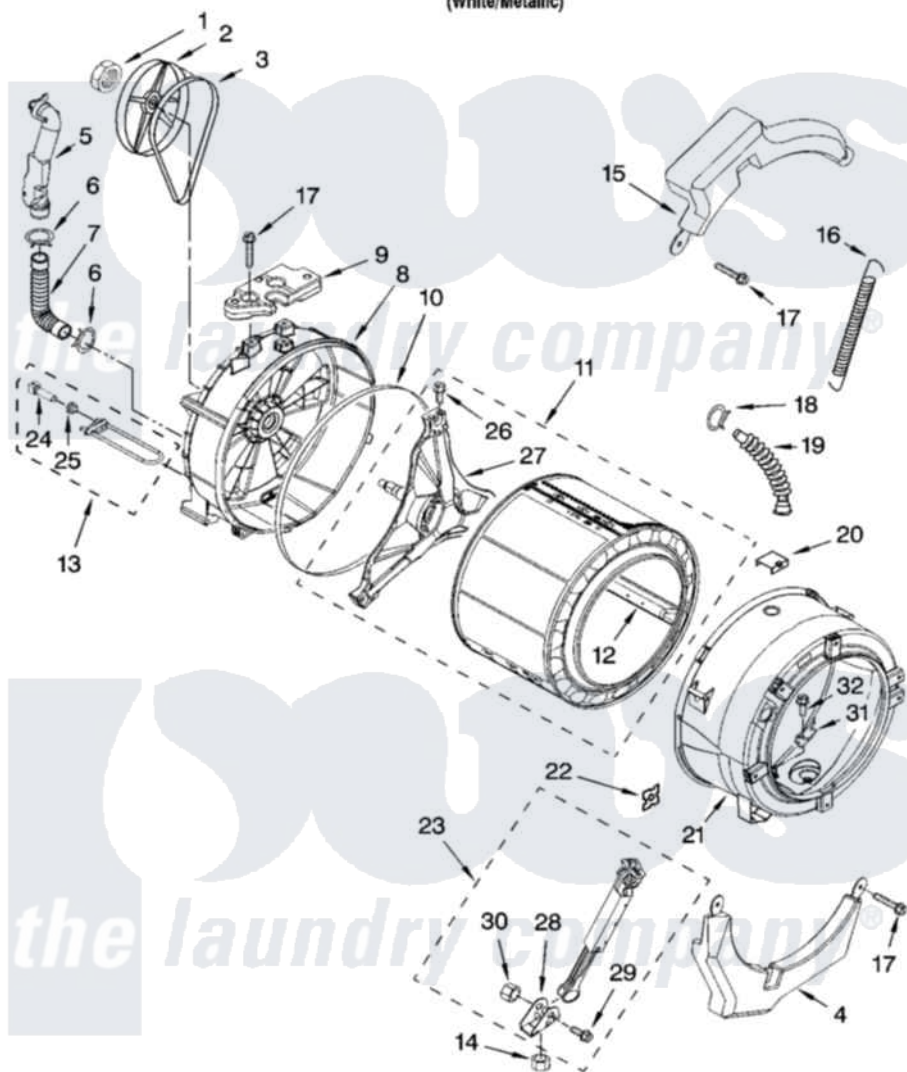

# Whirlpool MFW8500SR01 06 - TUB AND BASKET PARTS, OPTIONAL PARTS (NOT INCLUDED)

## TUB AND BASKET PARTS

For Model: MFW8500SR01  
(White/Metallic)

W10128758

7

Whirlpool [Residential Whirlpool MFW8500SR01 Washer Parts](#) Parts Diagram 06 - TUB AND BASKET PARTS, OPTIONAL PARTS (NOT INCLUDED).  
Click on the part number to view part

Item	Original Part Number	Replaced By	Status	Part Description
1	8533999	<a href="#">W10283361</a>		Nut, Pulley
2	<a href="#">8540088C</a>			Pulley
3	<a href="#">8540101</a>			Belt, Drive
4	8540600	<a href="#">W10200297</a>		Counterwgt
5	8540737	<a href="#">W10112169</a>		Pipe, Ventilation
6	8540010	<a href="#">W10208156</a>		Clamp
7	<a href="#">8540019</a>			Hose, Exhaust
8	W10112663	<a href="#">280255</a>		Tub-Outer
9	<a href="#">8540604</a>			Counterweight, Rear
10	8540090	<a href="#">W10111158</a>		Gasket
11	<a href="#">8540357</a>			Basket, Complete
12	<a href="#">8540360</a>			Baffle, Tub
13	8540323	<a href="#">8182666</a>		Element, Heating
14	<a href="#">8534084</a>			Nut, Shock Absorber Mounting
15	8540598	<a href="#">W10200296</a>		Counterwgt