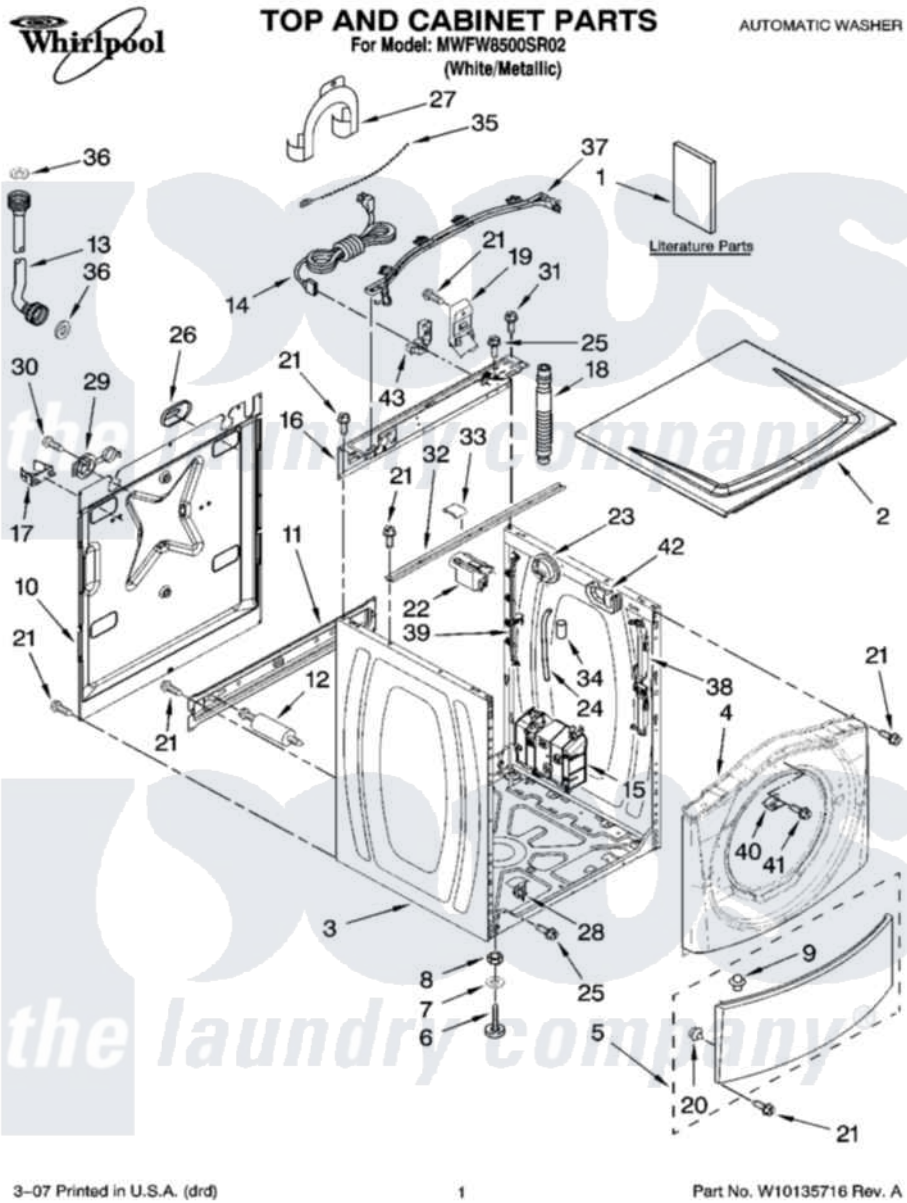

Whirlpool MFW8500SR02 01 - TOP AND CABINET PARTS

Whirlpool [Residential Whirlpool MFW8500SR02 Washer Parts](#) Parts Diagram 01 - TOP AND CABINET PARTS
 Click on the part number to view part

Item	Original Part Number	Replaced By	Status	Part Description
1	W10117786		Not Available	Use & Care Guide
"	W10071760			Tech Sheet
"	W10119682		Not Available	Energy Guide
2	8540716	W10303994		Top
3	8540548	W10410294		Cabinet
4	8540572	8540746		Panel
5	8540813	8540664		Toe Panel
6	389102	W10001130		Foot, Leveling
7	487576			Washer, Nylon
8	3359452			Nut, Lock
9	8518891			Rivet
10	8540580			Panel, Rear
11	8540581			Brace, Transport
12	8540199	W10285622		Bolt
13	8571377	89503		Hose-Inlet
"	8571378	89503		Hose-Inlet

14	8182120	8182649	Cord, Power
15	8540540	W10163007	Motor Control Unit
16	8540974		Brace, Rear
17	8540093		Clamp, Tube Transportation
18	W10114608		Hose, Drain
19	8540607		Retainer, Hose Outlet
20	238614		Bumper And Isolation
21	W10015090	489442	Screw 3 2217757 Roller, Front
22	8540230	W10339736	Filter, Interference
23	8540224	W10163980	Switch, Pressure
24	8540294		Hose, Pressure Switch
25	8540479		Screw, Grounding
26	8540268		Cover, Transport
27	8540021	W10280024	U-Bend, Drain Hose
28	W10085220		Microswitch
29	8540728	8182699	Grommet, Cord Support
30	8540727	8182201	Screw, 3 X 8 mm
31	8540329		Screw, 8-18 X 7/16
32	8540720		Brace, Top
33	8283273		Damper, Brace
34	2161302	2162499	Sleeve, Suction Line
35	3347868	W10339879	Tie, Cable
36	16123		Washer Inlet-Hose Miscellaneous Parts Must be Ordered Separately.
37	8540290	W10168548	Harness Channel, Top Rear
38	8540288	W10168546	Harness Channel, Side Front
39	8540289	W10168547	Harness Channel, Side Rear
40	8540669		Bracket, Console Retainer
41	8533954	98006631	Screw
42	8540644		Bracket-Suspension Spring
43	W10110676	8182635	Strain Relief